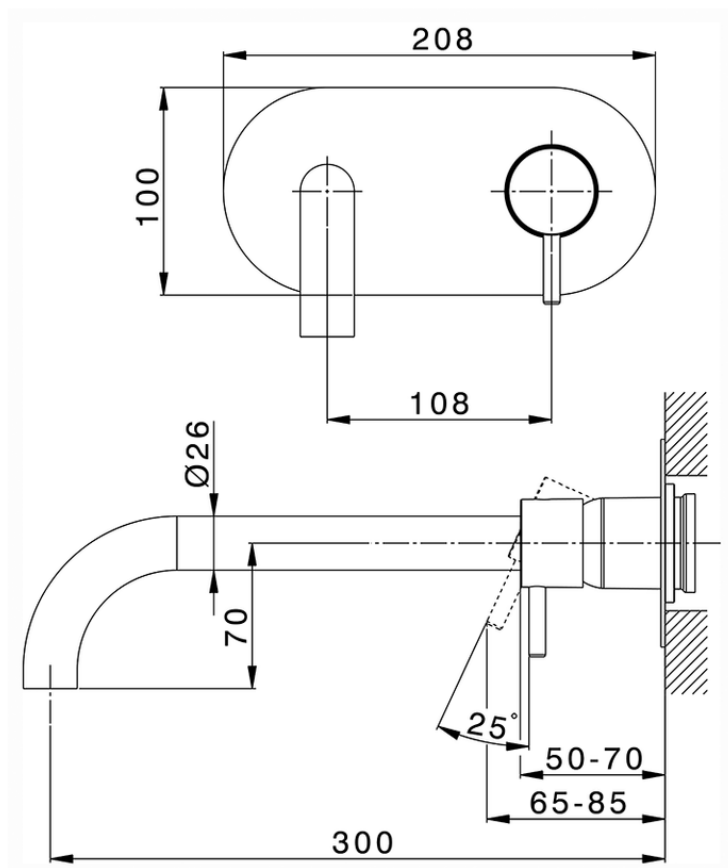

**Parte esterna monomando lavabo de pared NUOVA LESS\_LN005512**

LN005512

<https://es.cisal.it/parte-externa-monomando-lavabo-de-pared-nuova-less-ln005512>

2026-06-16