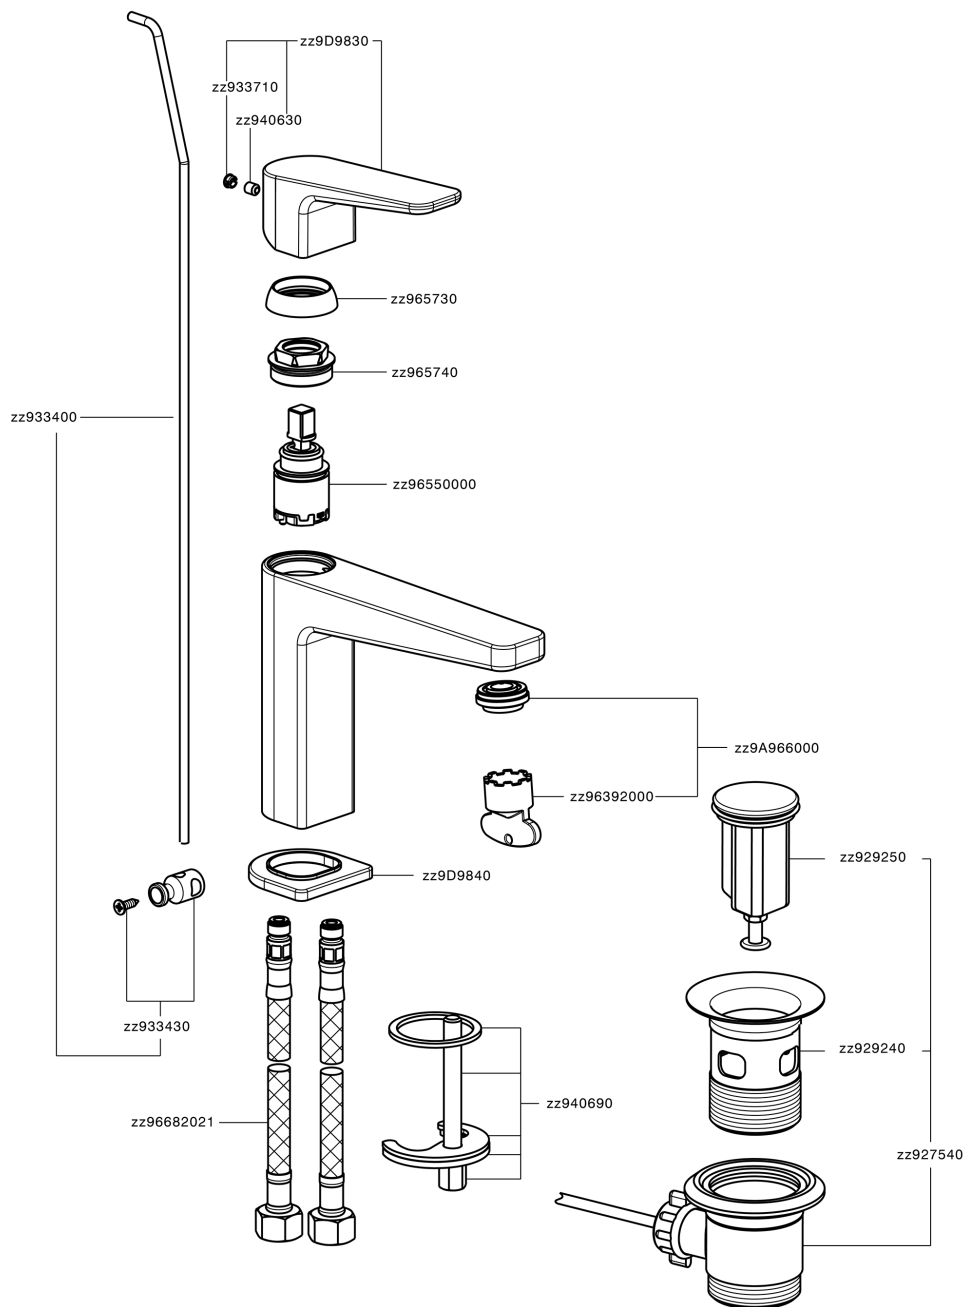

Lavabo monomando large ROCK&ROLL_RK000494

RK000494

<https://es.cisal.it/lavabo-monomando-large-rockroll-rk000494>

2024-12-22