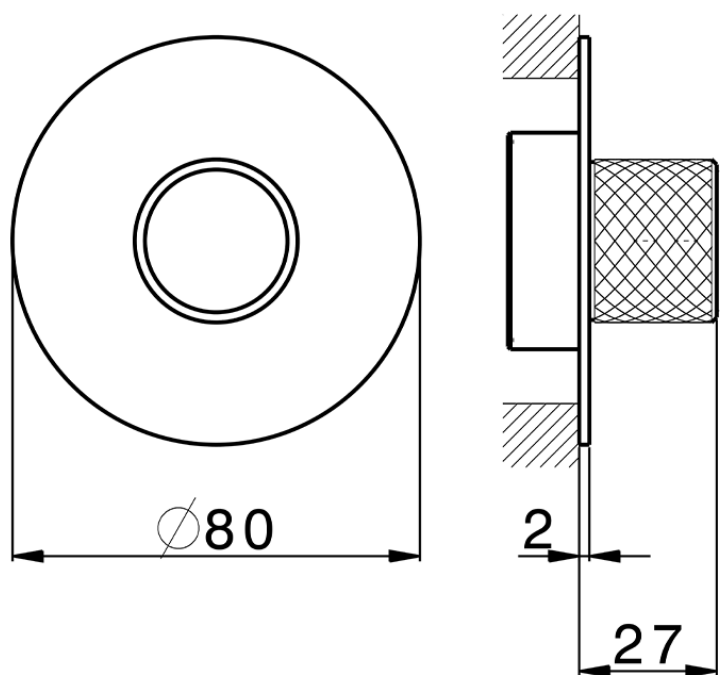

Parte externa para Push&Shower individual PUSH&SHOWER_PS1G6110

PS1G6110

<https://es.cisal.it/parte-externa-para-pushshower-individual-pushshower-ps1g6110>

2026-05-01