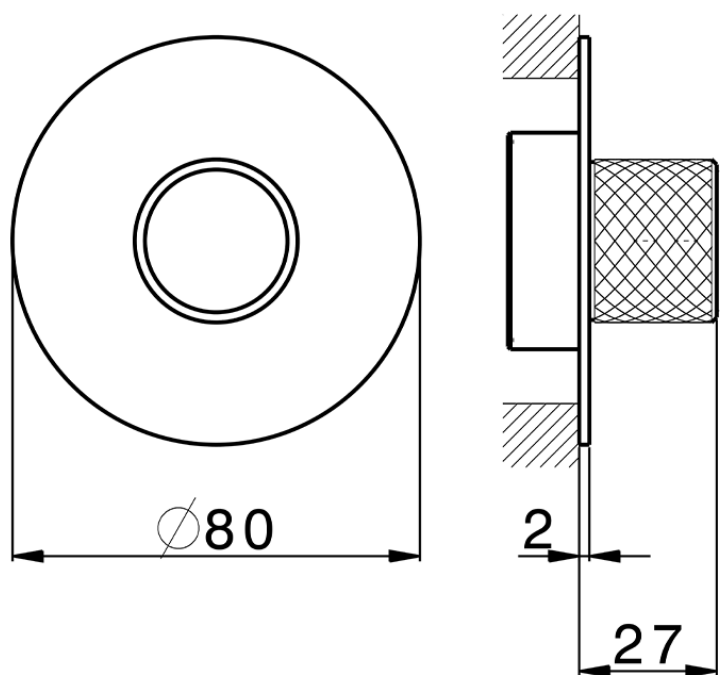

Parte externa para Push&Shower individual PUSH&SHOWER_PS1G6110

PS1G6110

<https://es.cisal.it/parte-externa-para-pushshower-individual-pushshower-ps1g6110>

2026-06-15