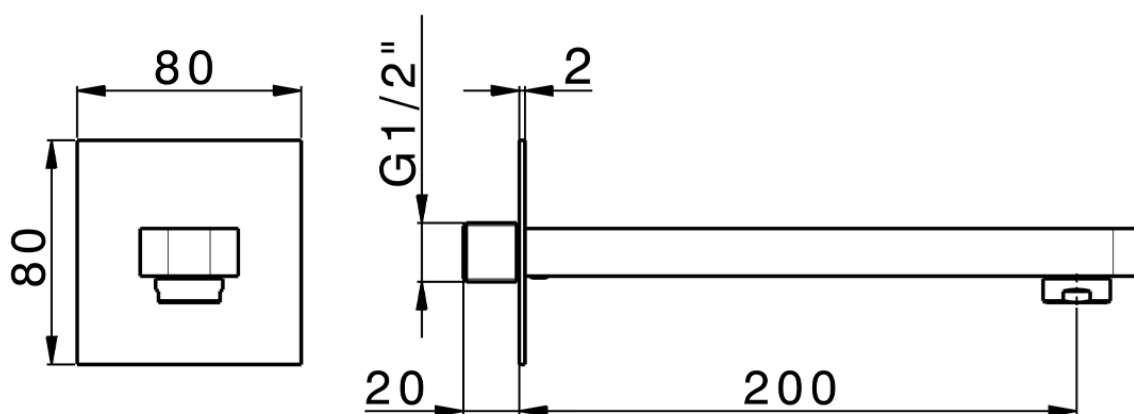

Caño PUSH&SHOWER_ZB0G5120

ZA0G5120

<https://es.cisal.it/cano-pushshower-zb0g5120>

2026-06-19