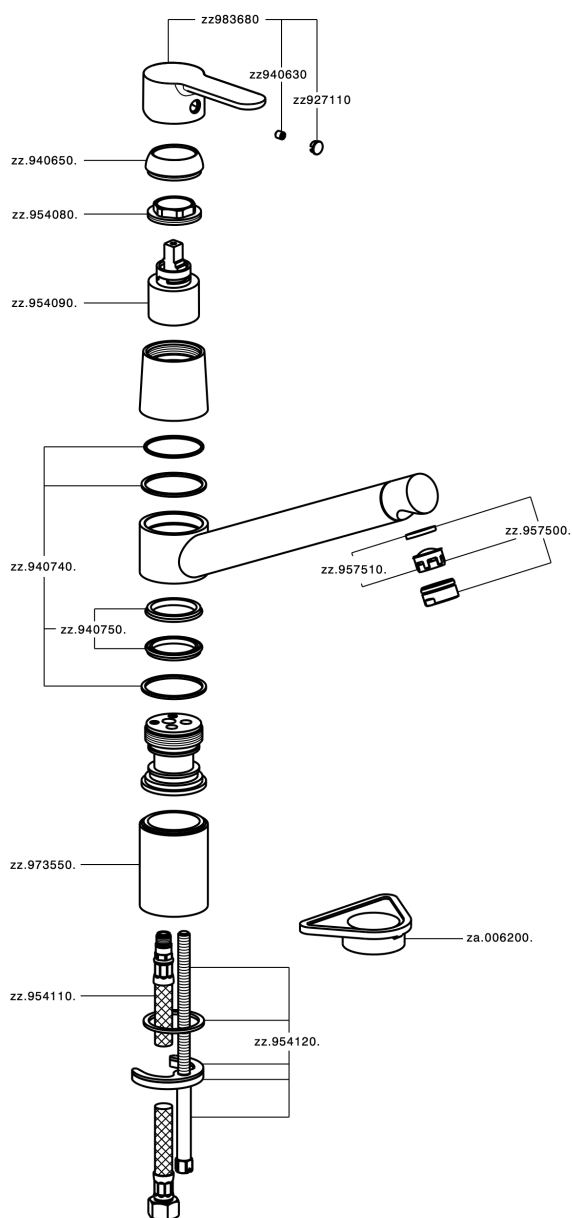

Fregadero monomando KITCHEN_C2002580

C2002580

<https://es.cisal.it/fregadero-monomando-kitchen-c2002580>

2026-04-30