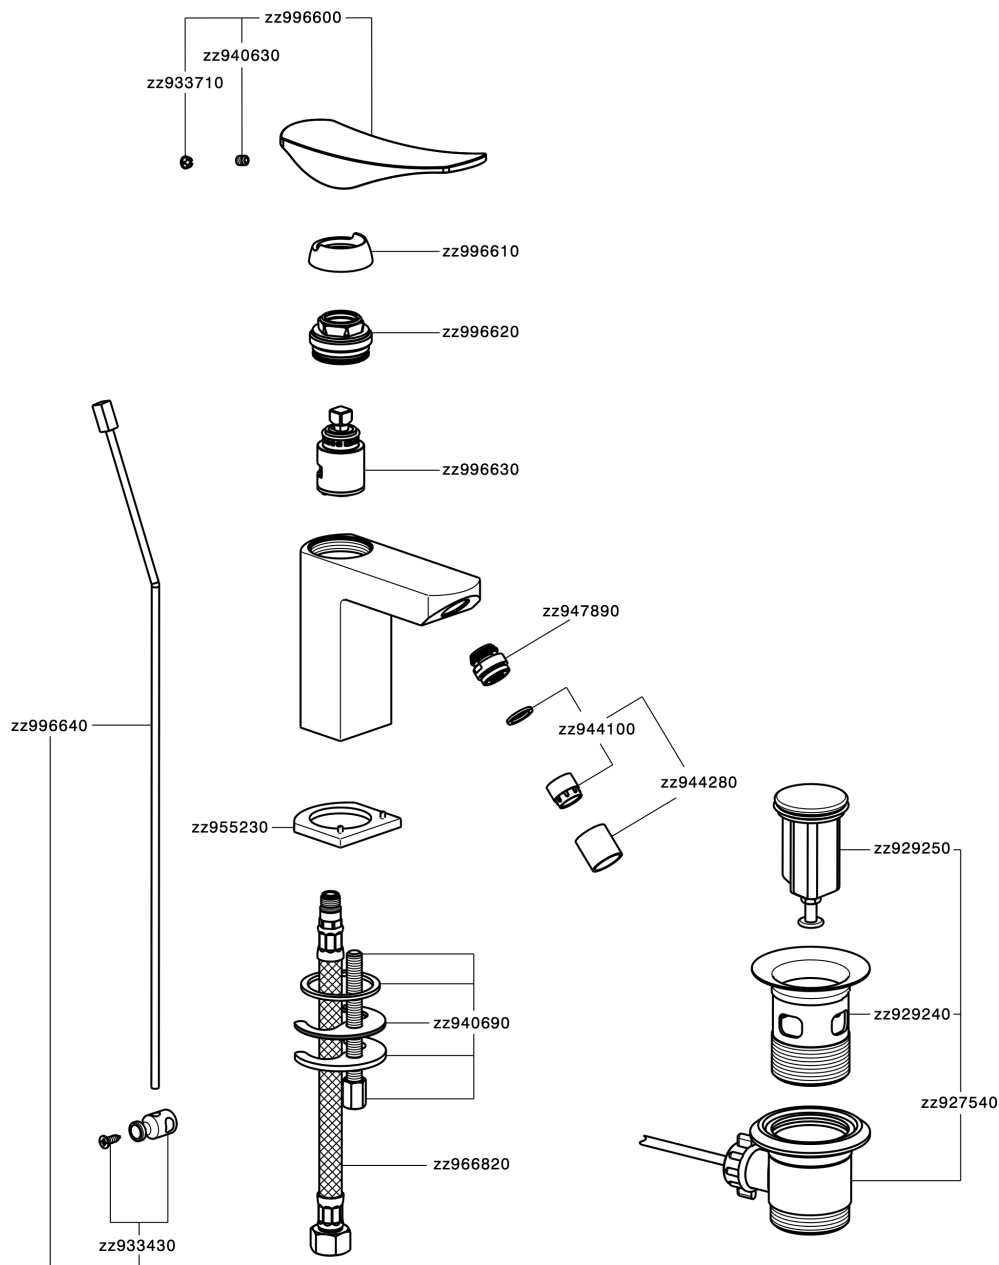

## Bidé monomando ROADSTER ACCENT\_RA000550

RA000550

<https://es.cisal.it/bide-monomando-roadster-accent-ra000550>

2026-05-03