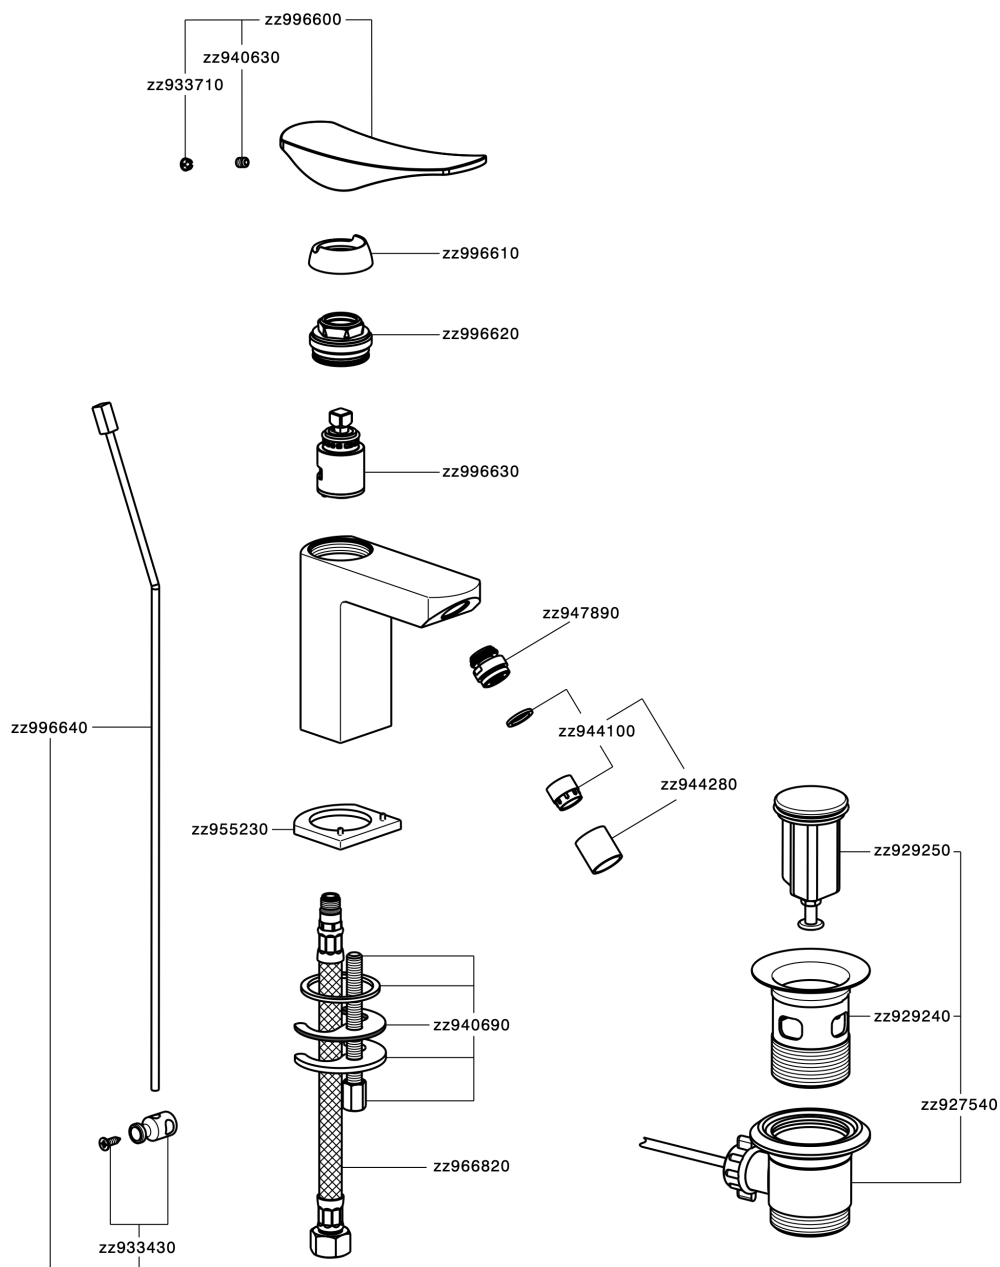

## Bidé monomando ROADSTER ACCENT\_RA000550

RA000550

<https://es.cisal.it/bide-monomando-roadster-accent-ra000550>

2026-05-03