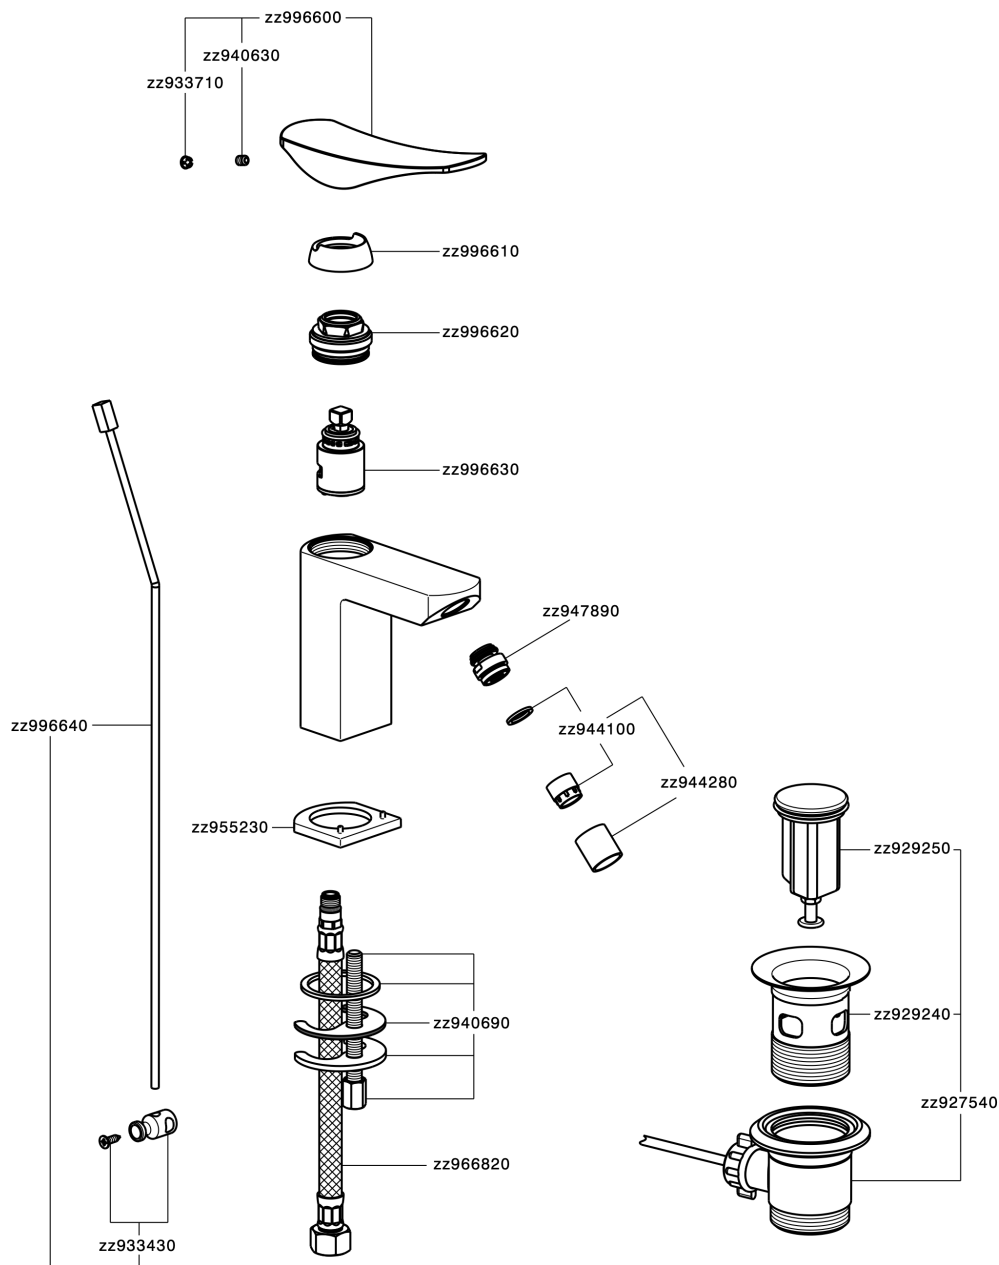

## Bidé monomando ROADSTER ACCENT\_RA000550

RA000550

<https://es.cisal.it/bide-monomando-roadster-accent-ra000550>

2026-06-19