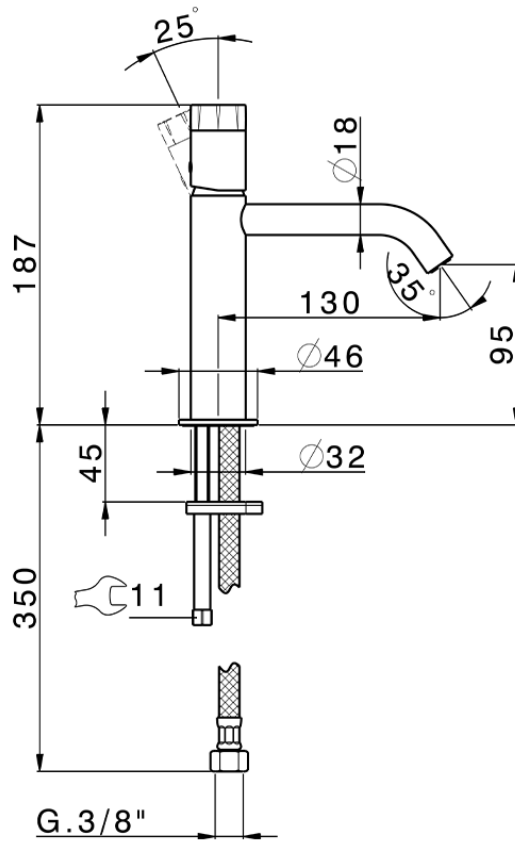

Lavabo monomando large MARBLE X32_X5000504

X5000504

<https://es.cisal.it/lavabo-monomando-large-marble-x32-x5000504>

2024-12-04