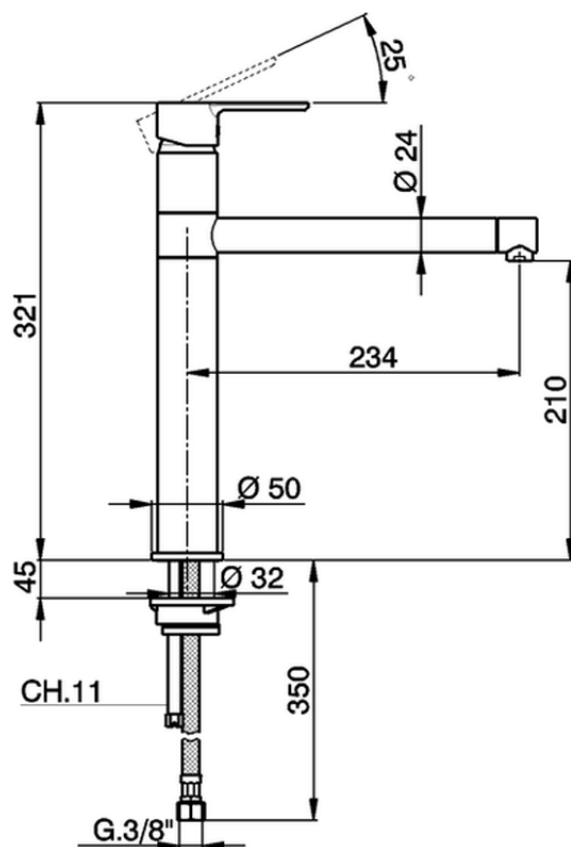

Fregadero monomando KITCHEN_C2001580

C2001580

<https://es.cisal.it/fregadero-monomando-kitchen-c2001580>

2026-04-30