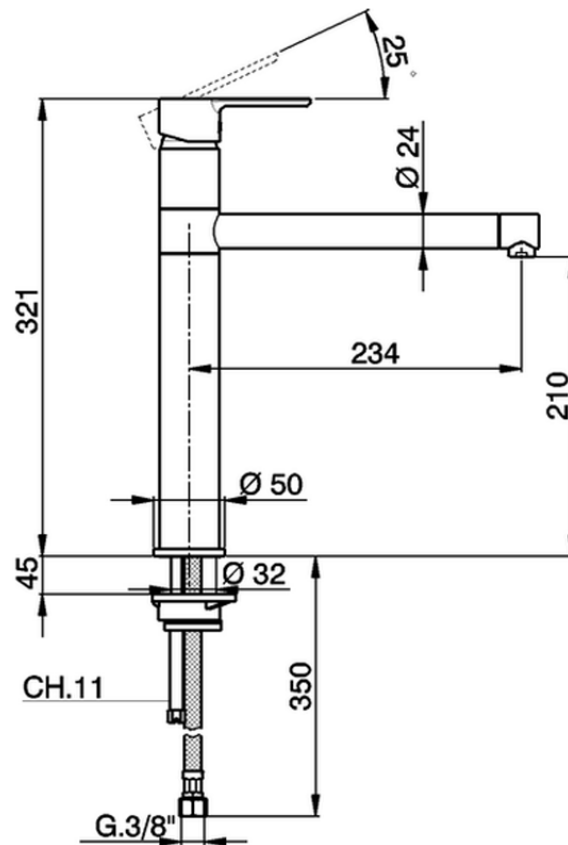

Fregadero monomando KITCHEN_C2001580

C2001580

<https://es.cisal.it/fregadero-monomando-kitchen-c2001580>

2026-06-15