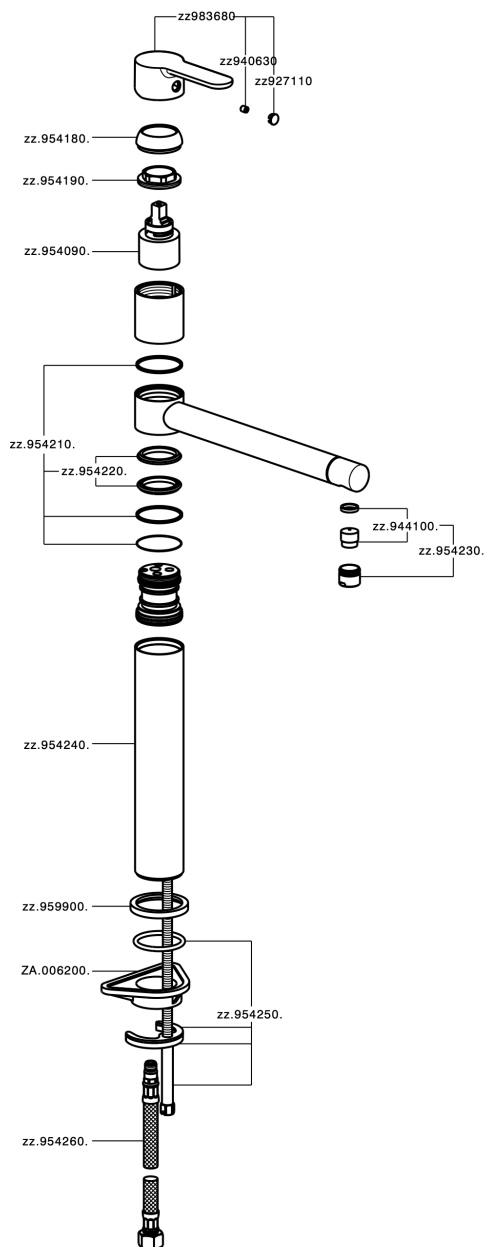

Fregadero monomando KITCHEN_C2001580

C2001580

<https://es.cisal.it/fregadero-monomando-kitchen-c2001580>

2026-04-30