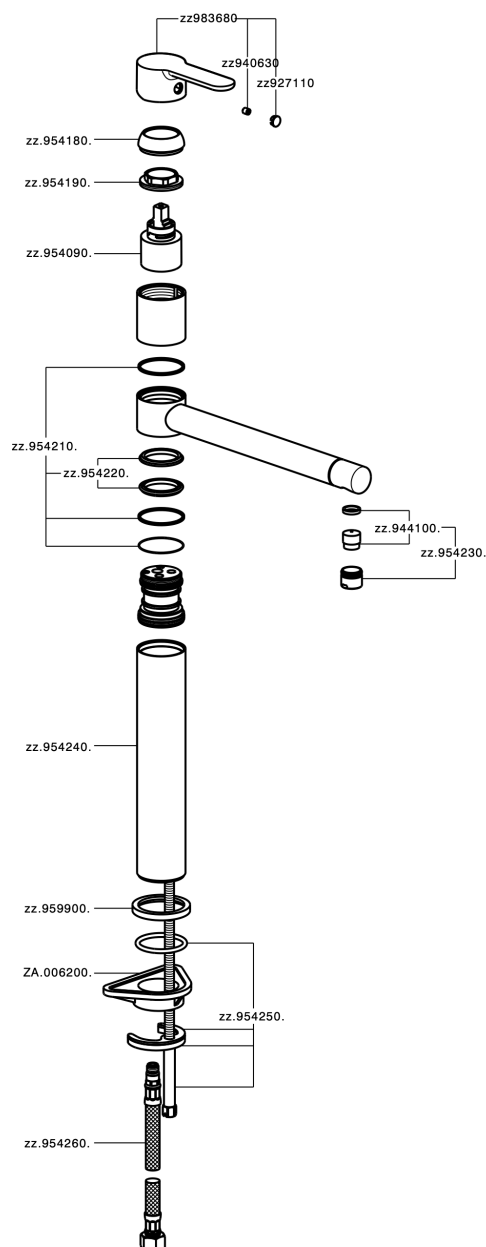

Fregadero monomando KITCHEN_C2001580

C2001580

<https://es.cisal.it/fregadero-monomando-kitchen-c2001580>

2026-06-15