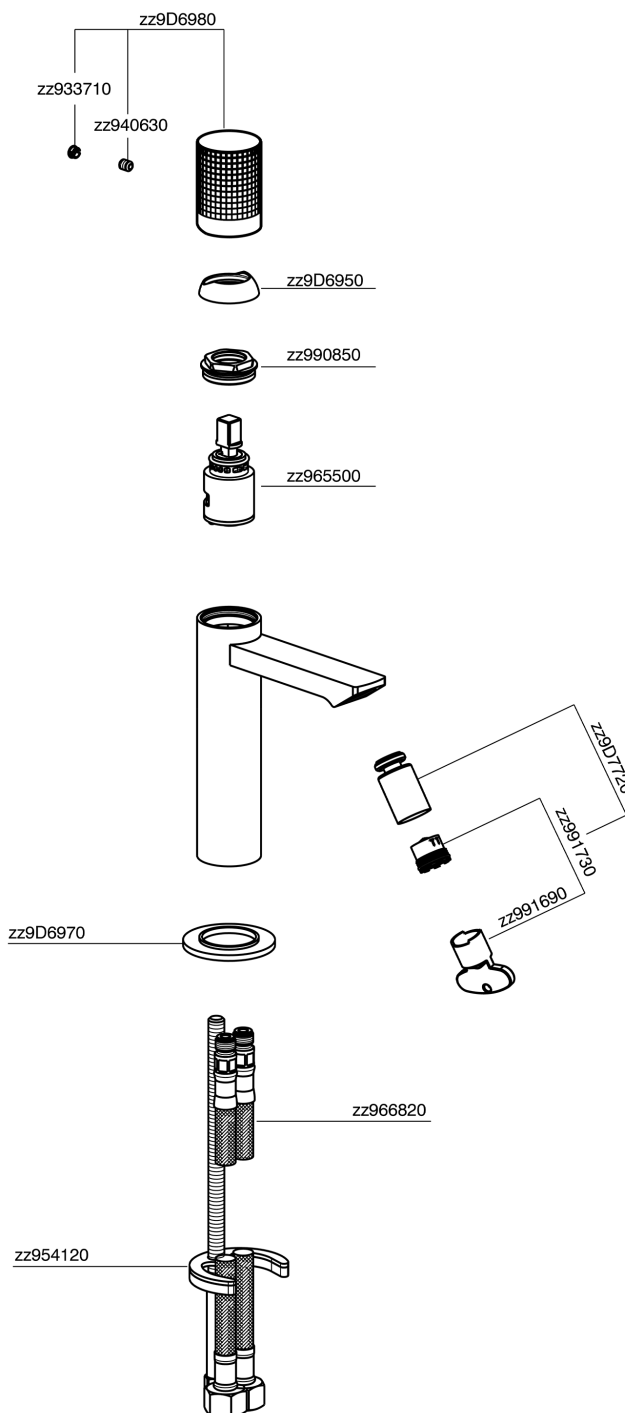

Bidé monomando NUANCE X32_X2000564

X2000564

<https://es.cisal.it/bide-monomando-nuance-x32-x2000564>

2024-12-21