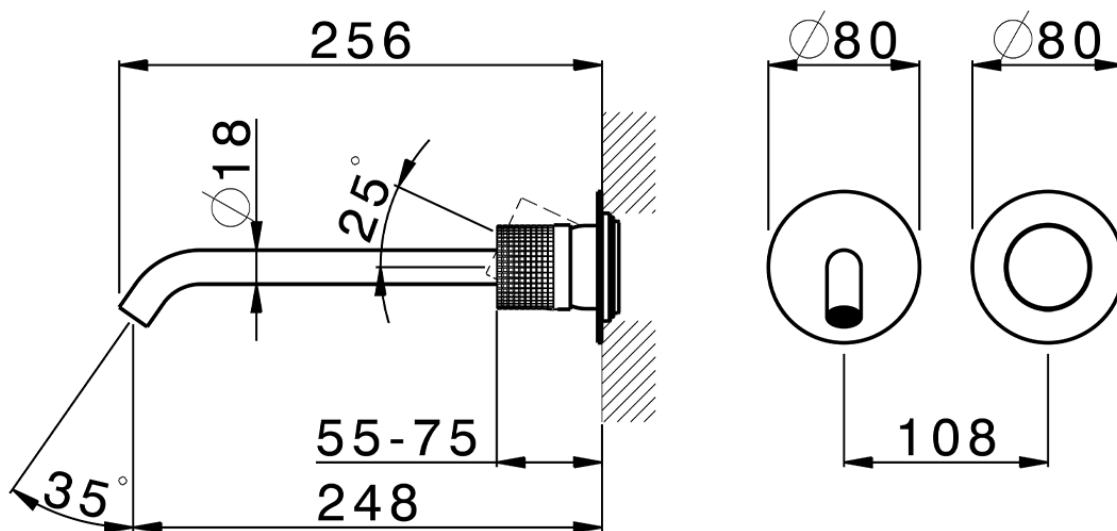

Parte externa monomando lavabo de pared NUANCE X32\_X1005511

X1005511

<https://es.cisal.it/parte-externa-monomando-lavabo-de-pared-nuance-x32-x1005511>

2026-04-29