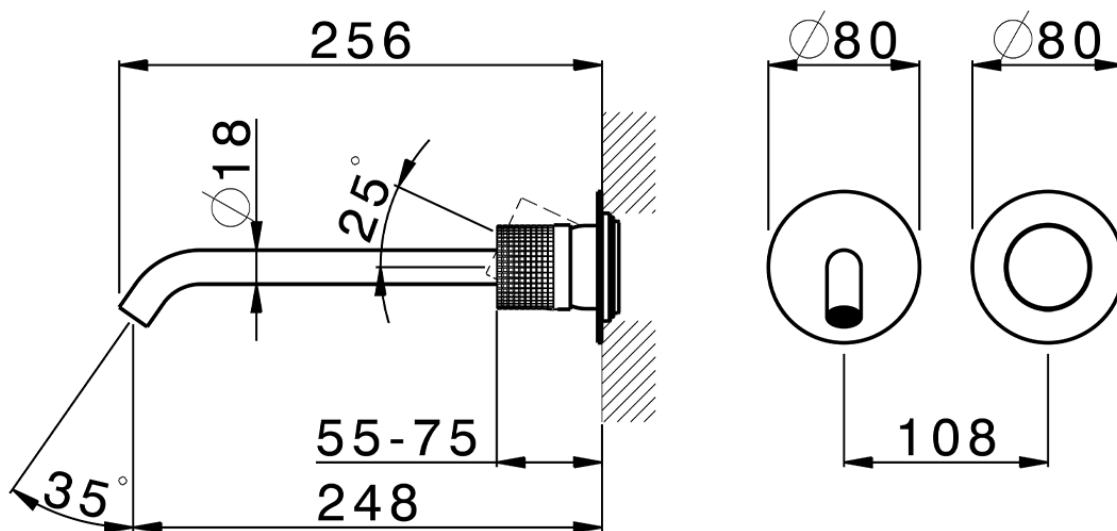

Parte externa monomando lavabo de pared NUANCE X32_X1005511

X1005511

<https://es.cisal.it/parte-externa-monomando-lavabo-de-pared-nuance-x32-x1005511>

2026-04-29