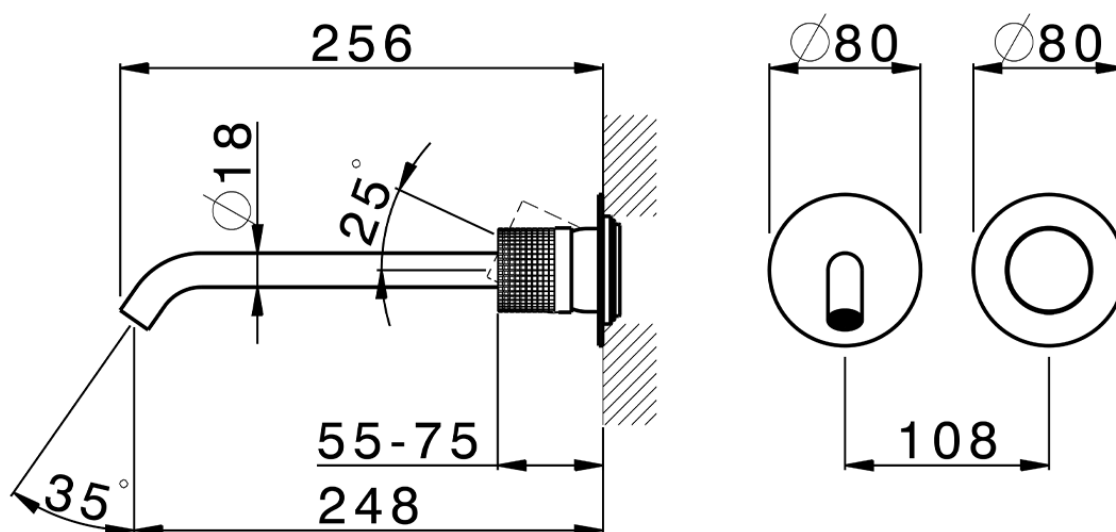

**Parte externa monomando lavabo de pared NUANCE X32\_X1005511**

X1005511

<https://es.cisal.it/parte-externa-monomando-lavabo-de-pared-nuance-x32-x1005511>

2026-06-14