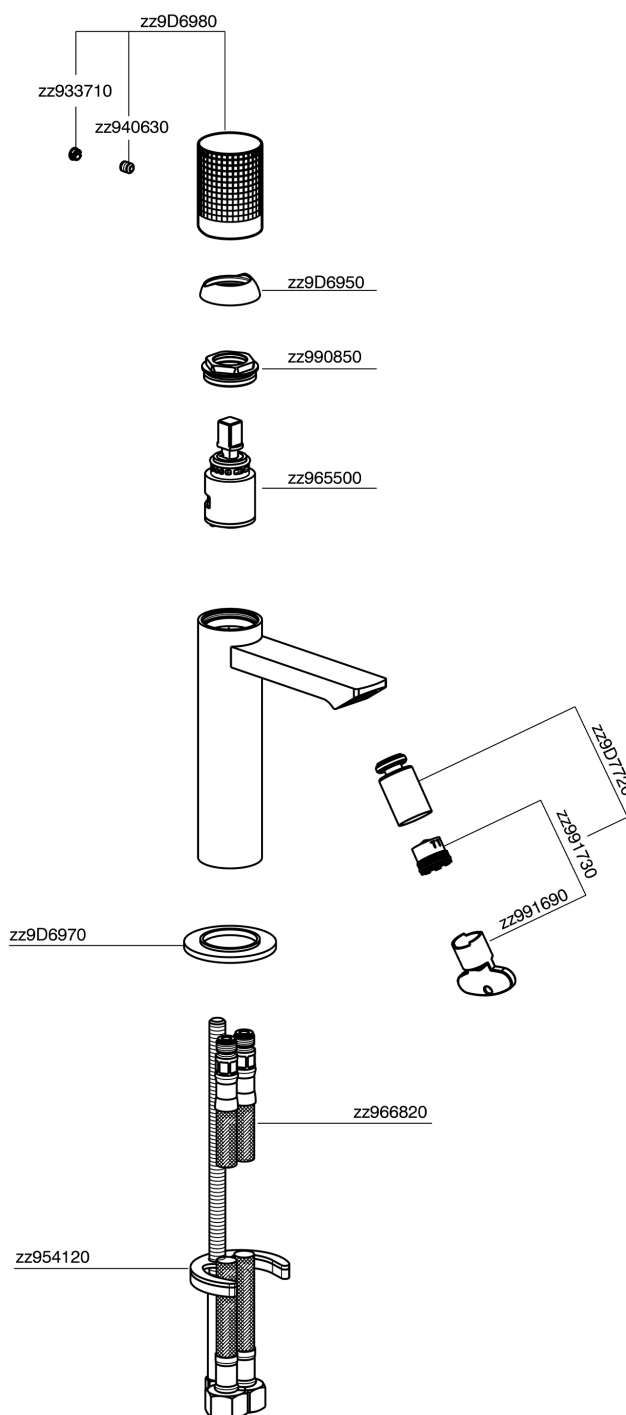

Bidé monomando NUANCE X32_X2000564

X2000564

<https://es.cisal.it/bide-monomando-nuance-x32x2000564>

2024-10-18