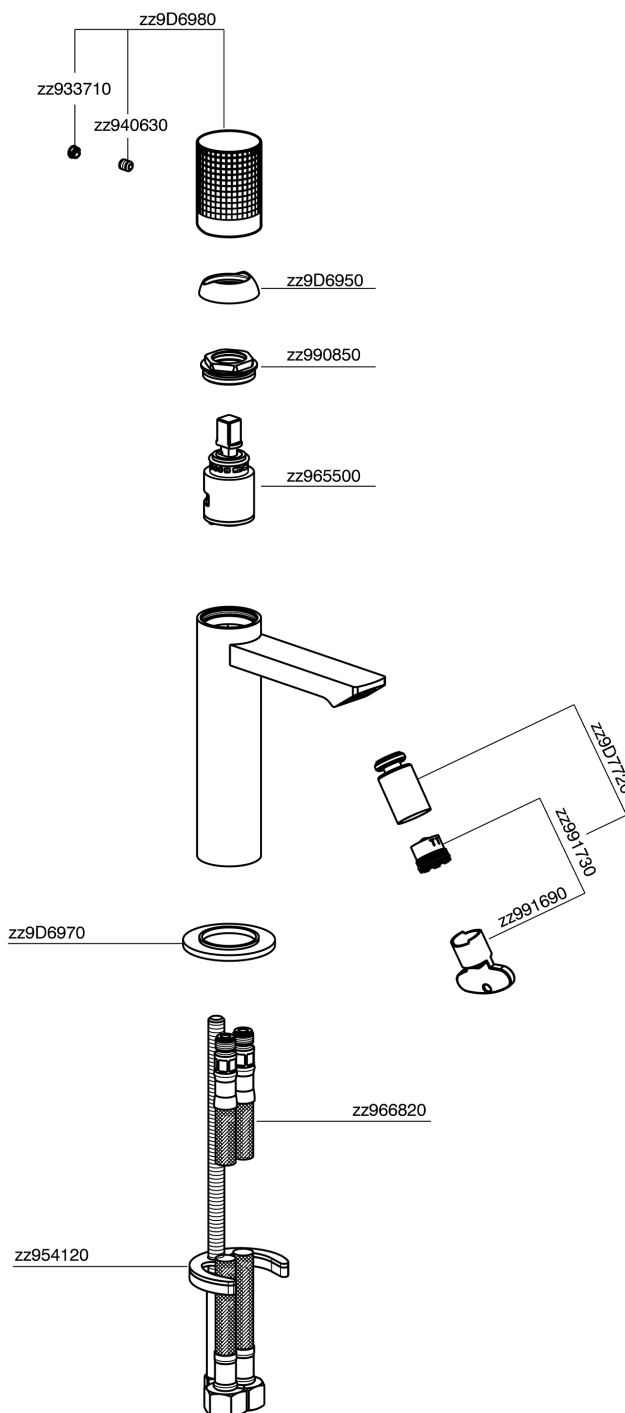

Bidé monomando NUANCE X32_X2000564

X2000564

<https://es.cisal.it/bide-monomando-nuance-x32x2000564>

2024-10-18