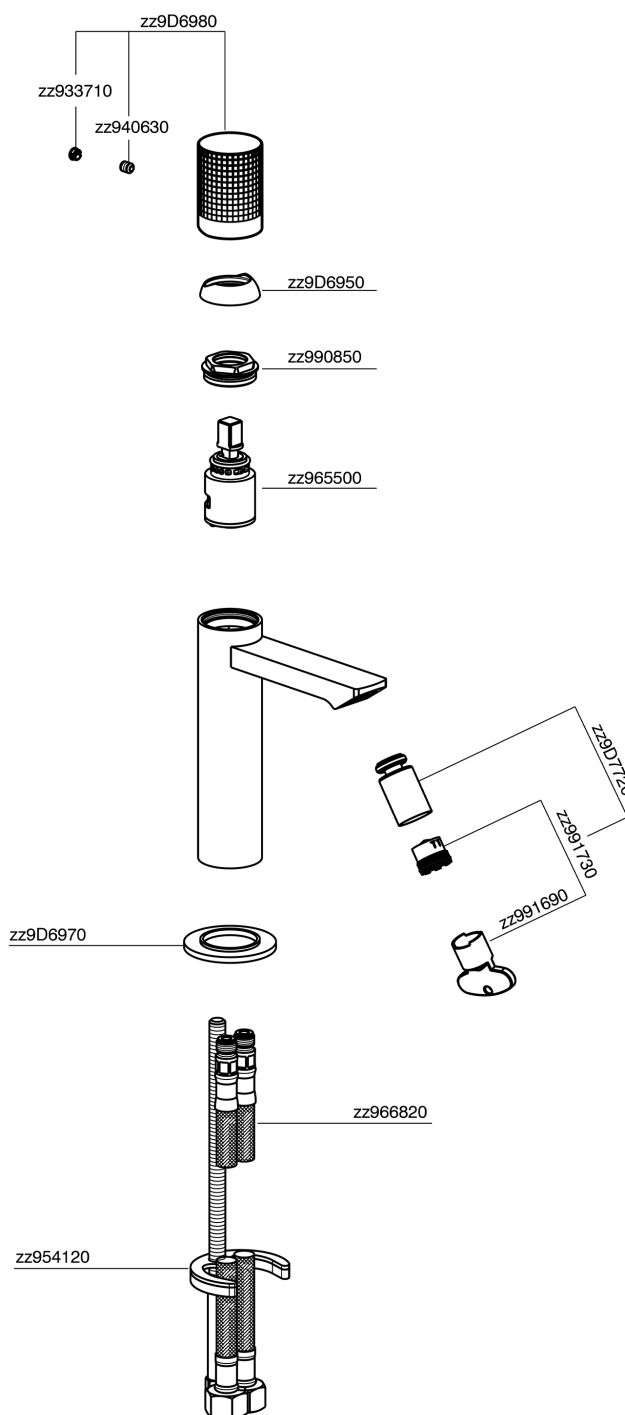

Bidé monomando NUANCE X32_X2000564

X2000564

<https://es.cisal.it/bide-monomando-nuance-x32x2000564>

2024-10-18