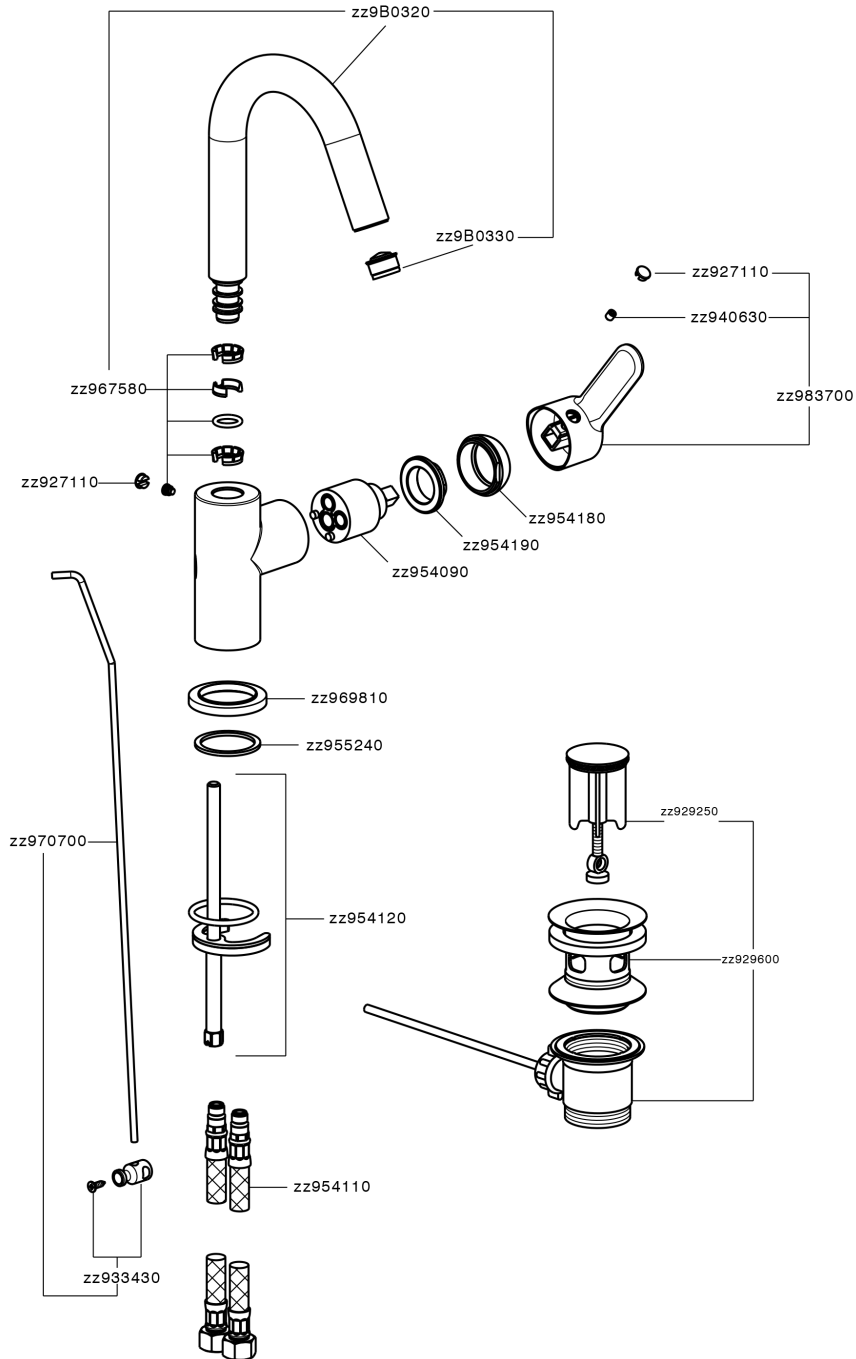

Lavabo monomando EnergySave TENDER_C2000475

C2000475

<https://es.cisal.it/lavabo-monomando-energysave-tender-c2000475>

2024-12-22