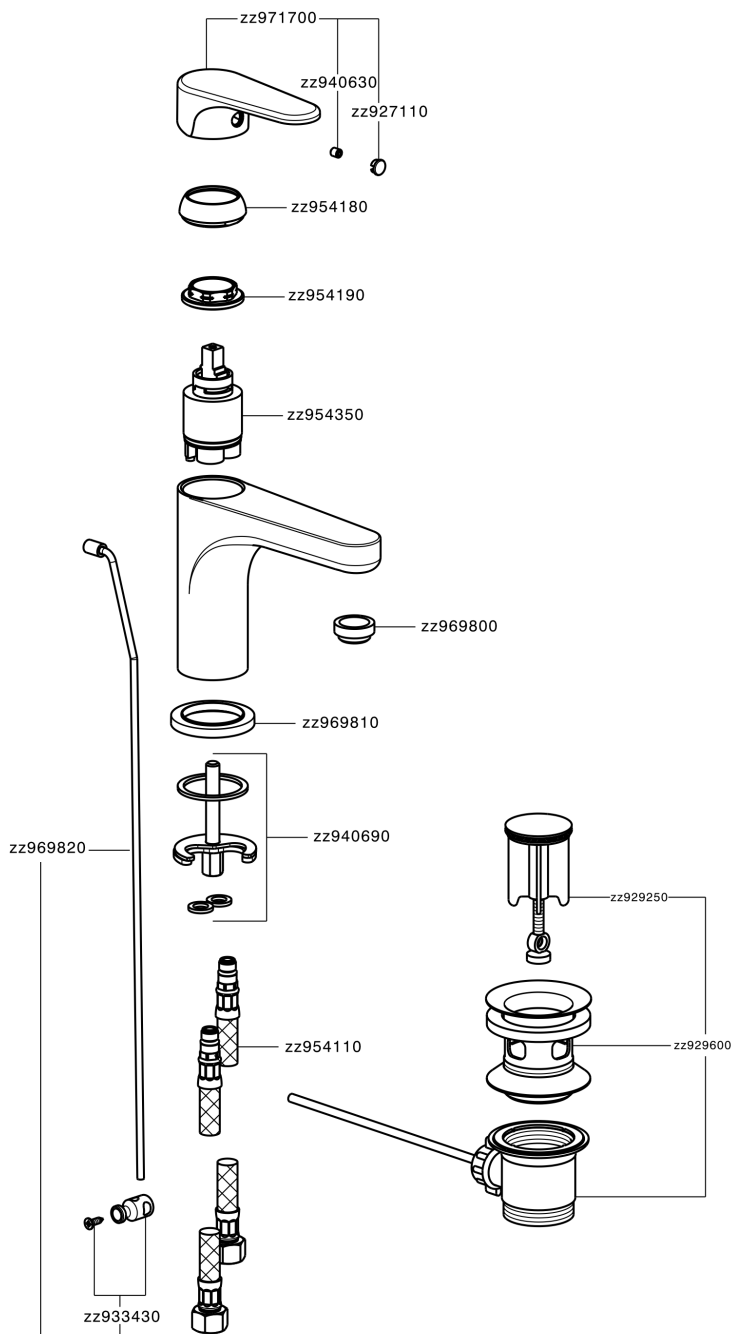

Lavabo monomando large ALMA_A3000490

A3000490

<https://es.cisal.it/lavabo-monomando-large-agma-a3000490>

2026-05-03