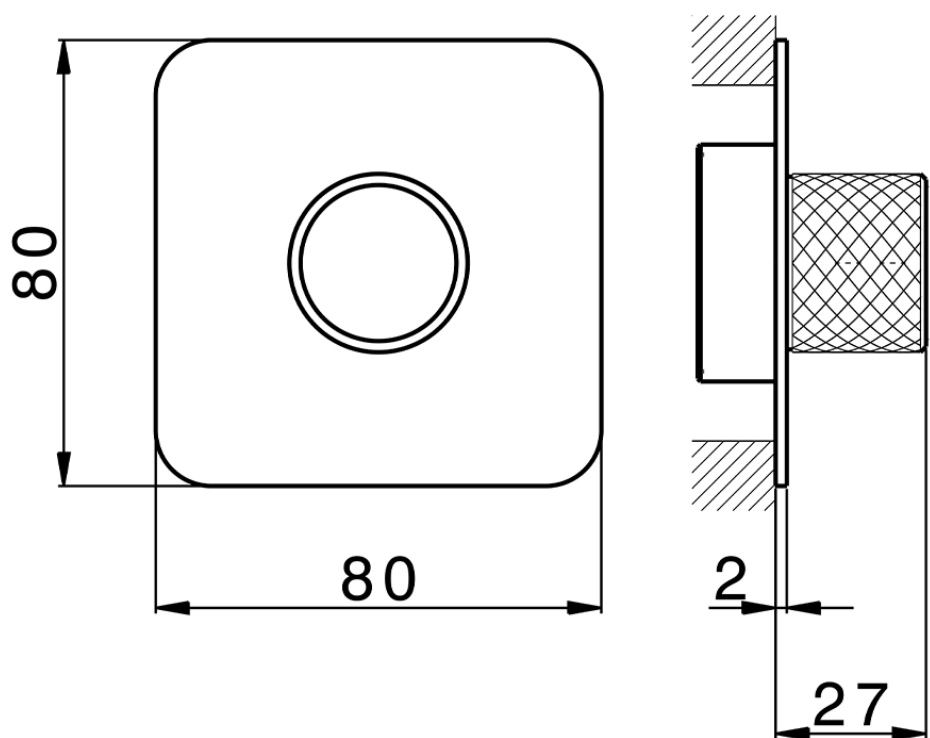

Parte externa para Push&Shower individual PUSH&SHOWER_PS1G6210

PS1G6210

<https://es.cisal.it/parte-externa-para-pushshower-individual-pushshower-ps1g6210>

2026-06-15