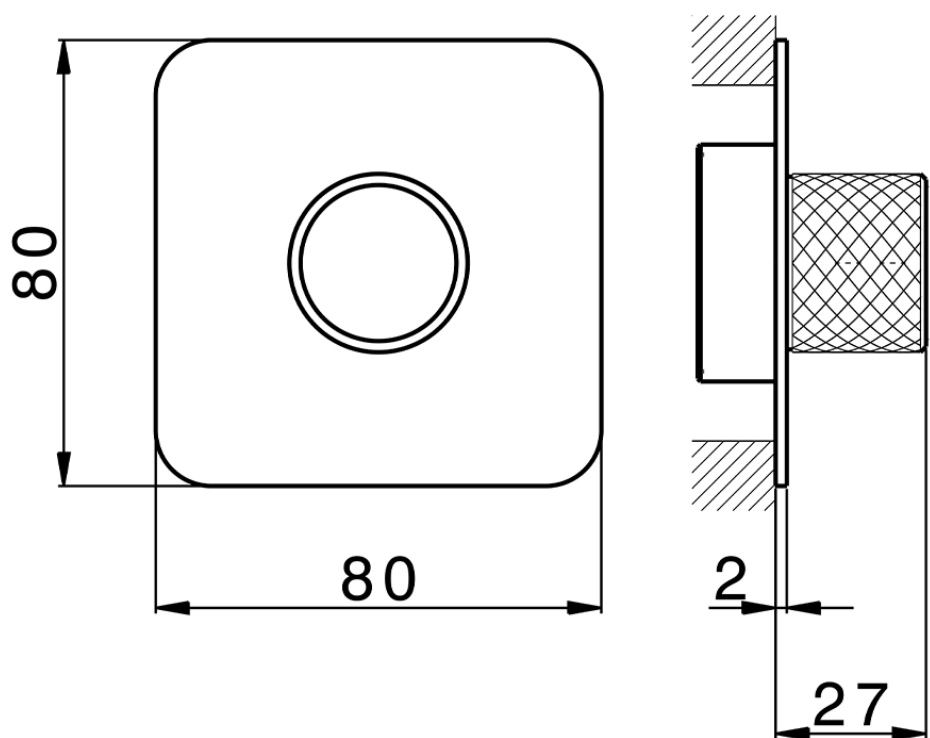

Parte externa para Push&Shower individual PUSH&SHOWER_PS1G6210

PS1G6210

<https://es.cisal.it/parte-externa-para-pushshower-individual-pushshower-ps1g6210>

2026-05-01