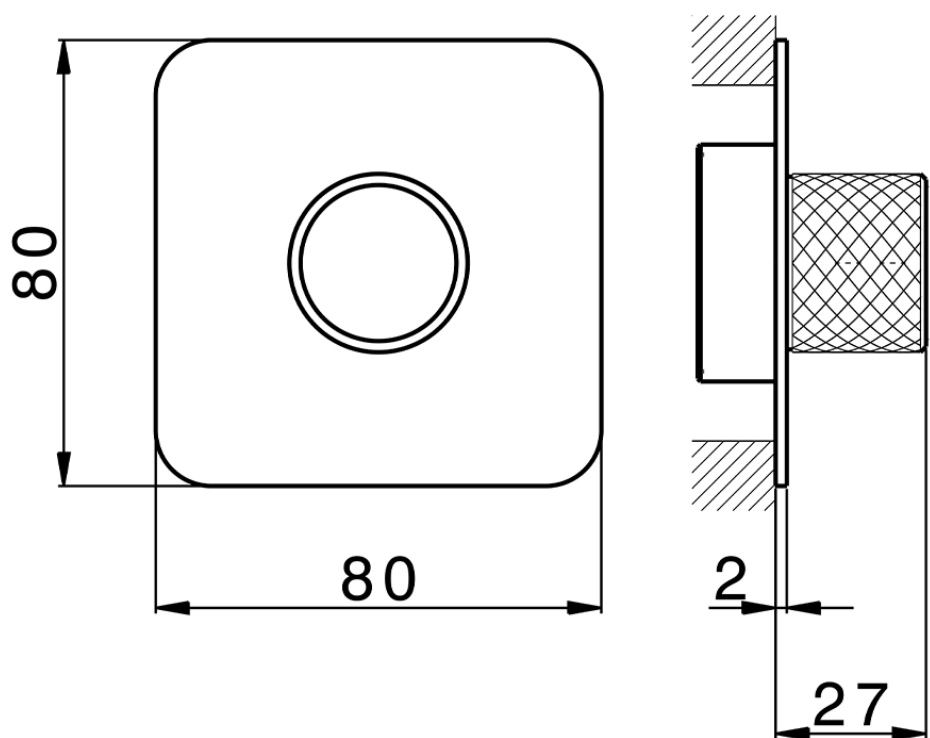

Parte externa para Push&Shower individual PUSH&SHOWER_PS1G6210

PS1G6210

<https://es.cisal.it/parte-externa-para-pushshower-individual-pushshower-ps1g6210>

2026-05-03