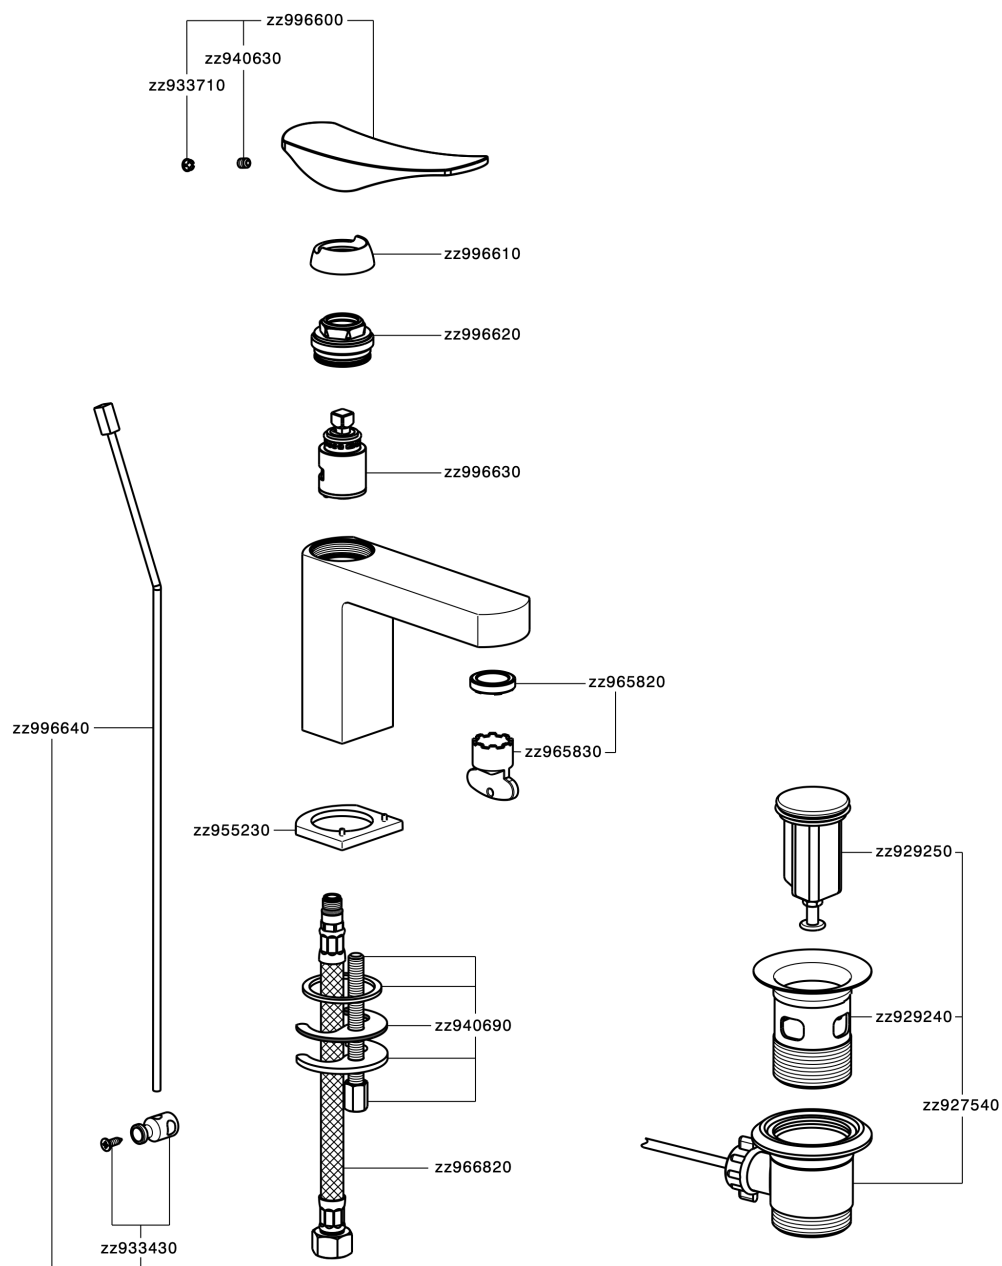

Lavabo monomando ROADSTER ACCENT_RA000510

RA000510

<https://es.cisal.it/lavabo-monomando-roadster-accent-ra000510>

2026-06-19