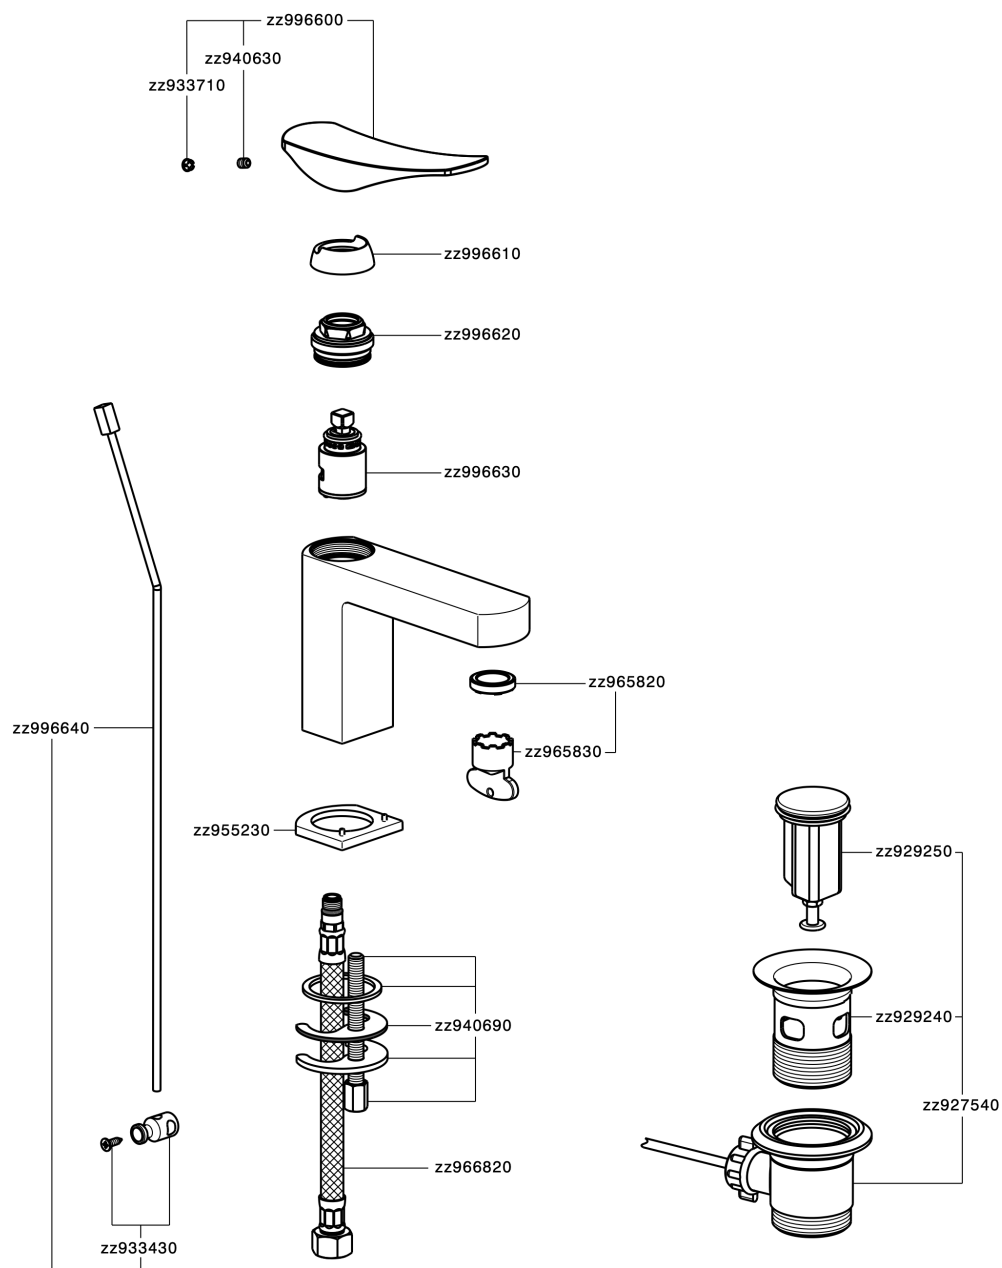

Lavabo monomando ROADSTER ACCENT_RA000510

RA000510

<https://es.cisal.it/lavabo-monomando-roadster-accent-ra000510>

2026-05-01