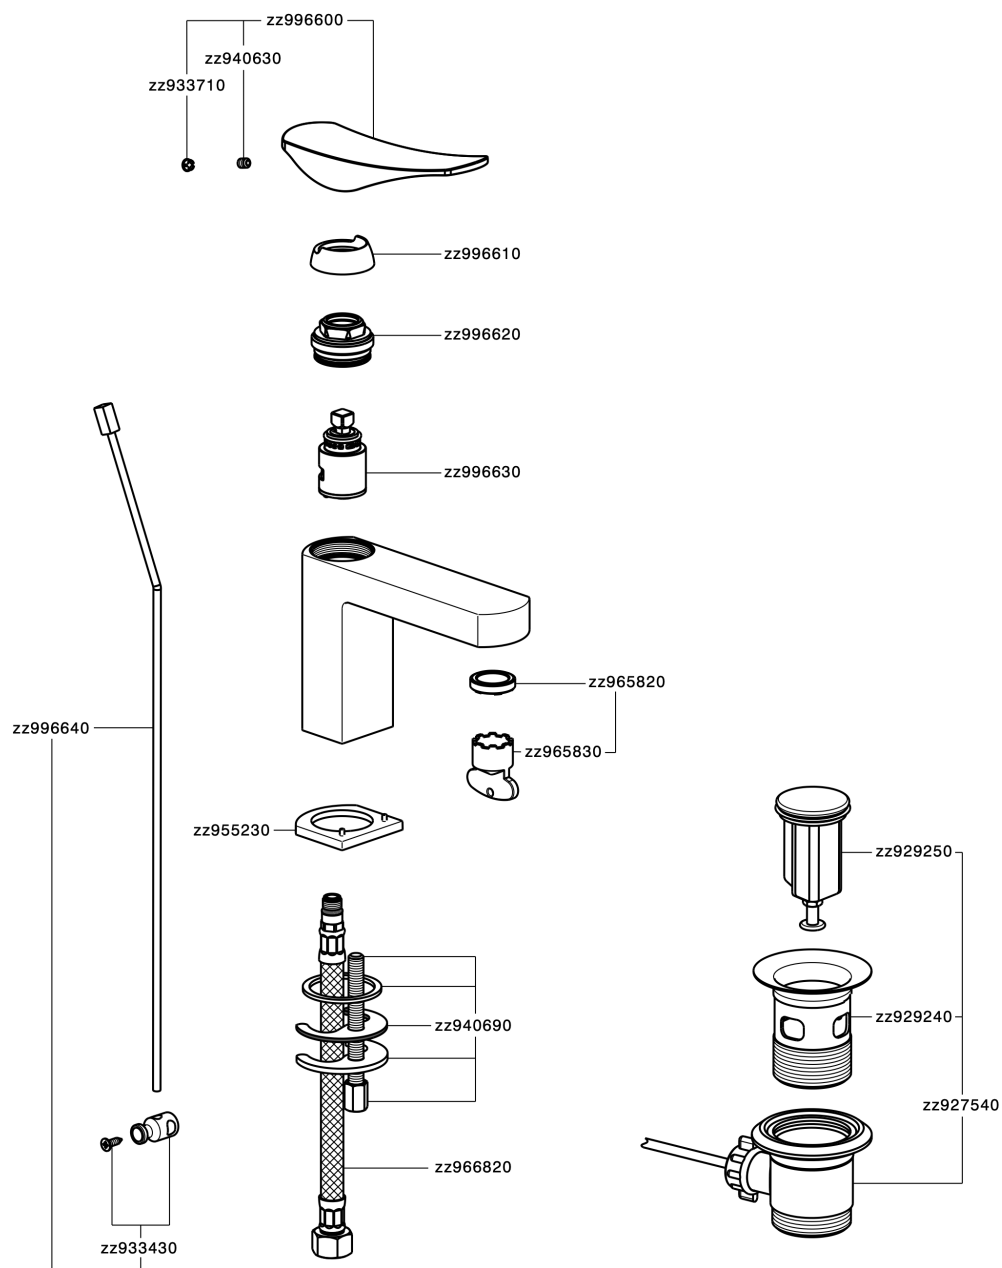

Lavabo monomando ROADSTER ACCENT_RA000510

RA000510

<https://es.cisal.it/lavabo-monomando-roadster-accent-ra000510>

2026-05-03