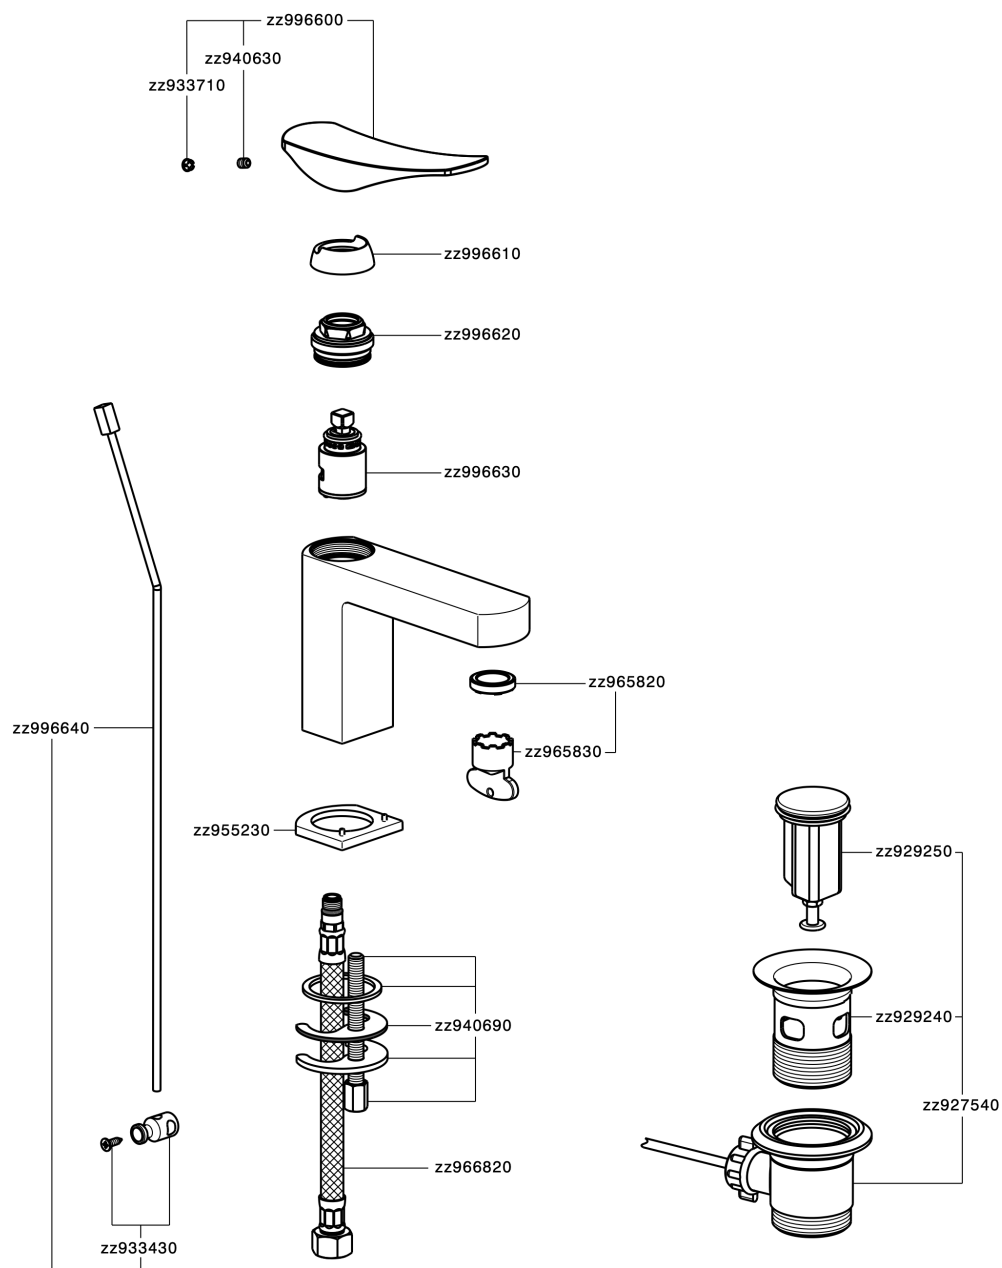

Lavabo monomando ROADSTER ACCENT_RA000510

RA000510

<https://es.cisal.it/lavabo-monomando-roadster-accent-ra000510>

2026-06-21