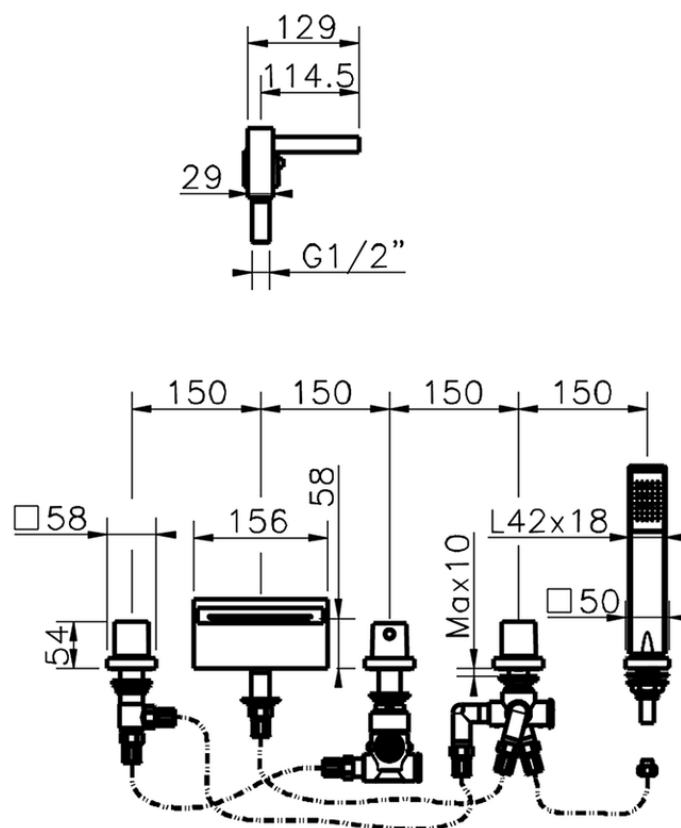

Borde bañera termostático 5 agujeros ROADSTER ACCENT_RAT77010

RAT77010

<https://es.cisal.it/borde-banera-termostatico-5-agujeros-roadster-accent-rat77010>

2024-11-21