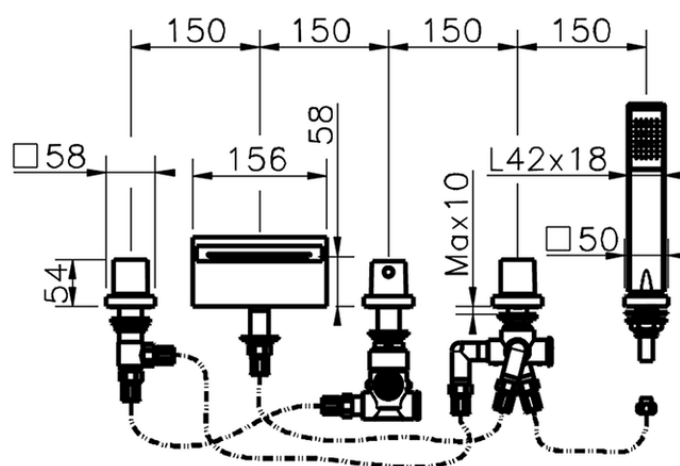

Borde bañera termostático 5 agujeros ROADSTER ACCENT_RAT77010

RAT77010

<https://es.cisal.it/borde-banera-termostatico-5-agujeros-roadster-accent-rat77010>

2024-11-21