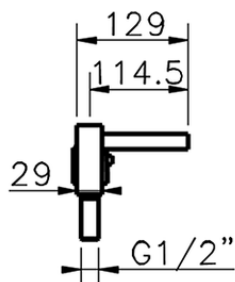

Borde bañera termostático 5 agujeros ROADSTER ACCENT_RAT77010

RAT77010

<https://es.cisal.it/borde-banera-termostatico-5-agujeros-roadster-accent-rat77010>

2024-11-21