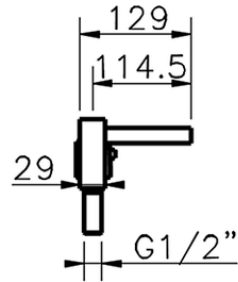

Borde bañera termostático 5 agujeros ROADSTER ACCENT_RAT77010

RAT77010

<https://es.cisal.it/borde-banera-termostatico-5-agujeros-roadster-accent-rat77010>

2024-11-21