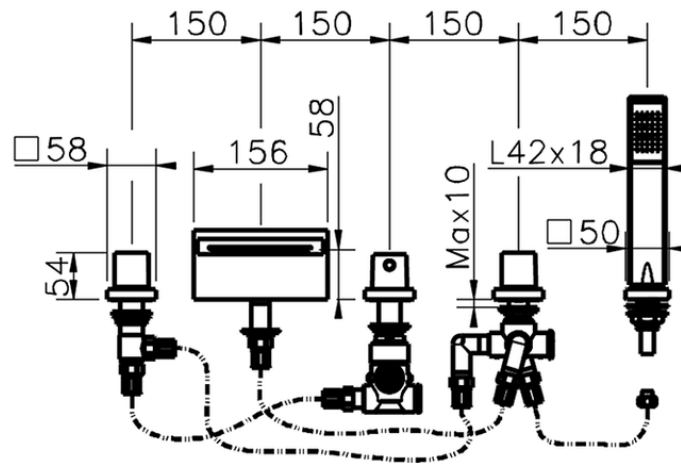

Borde bañera termostático 5 agujeros ROADSTER ACCENT_RAT77010

RAT77010

<https://es.cisal.it/borde-banera-termostatico-5-agujeros-roadster-accent-rat77010>

2024-11-21