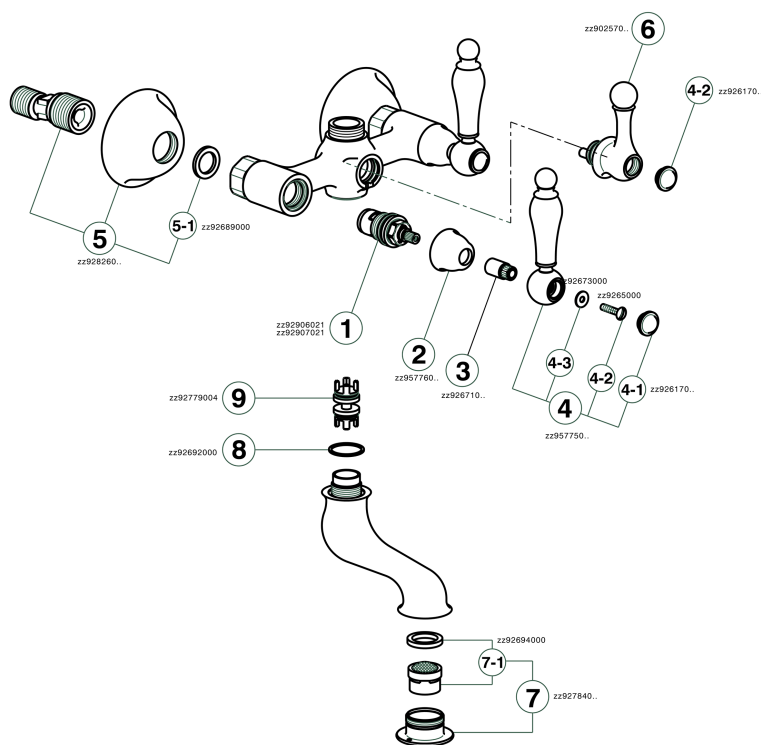

Bañera ARCANA TOSCANA_TS000130

TS000130

<https://es.cisal.it/banera-arcana-toscana-ts000130>

2026-05-04