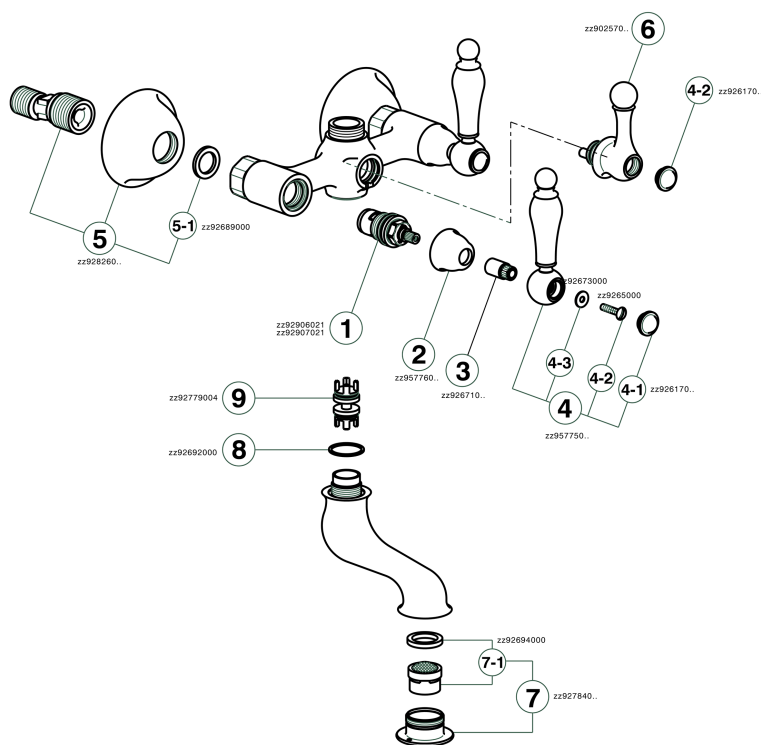

Bañera ARCANA TOSCANA_TS000130

TS000130

<https://es.cisal.it/banera-arcana-toscana-ts000130>

2026-06-17