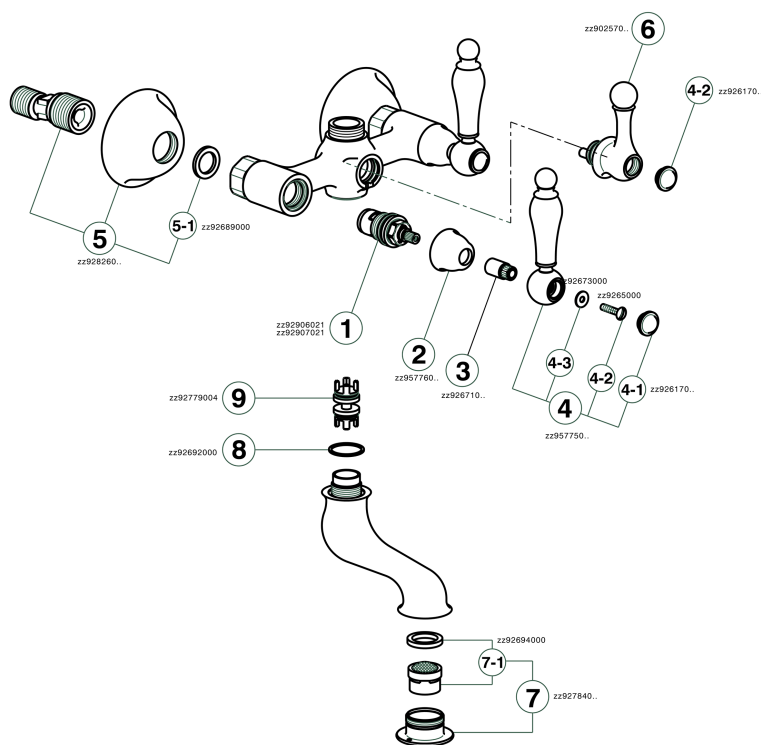

Bañera ARCANA TOSCANA_TS000130

TS000130

<https://es.cisal.it/banera-arcana-toscana-ts000130>

2026-05-03