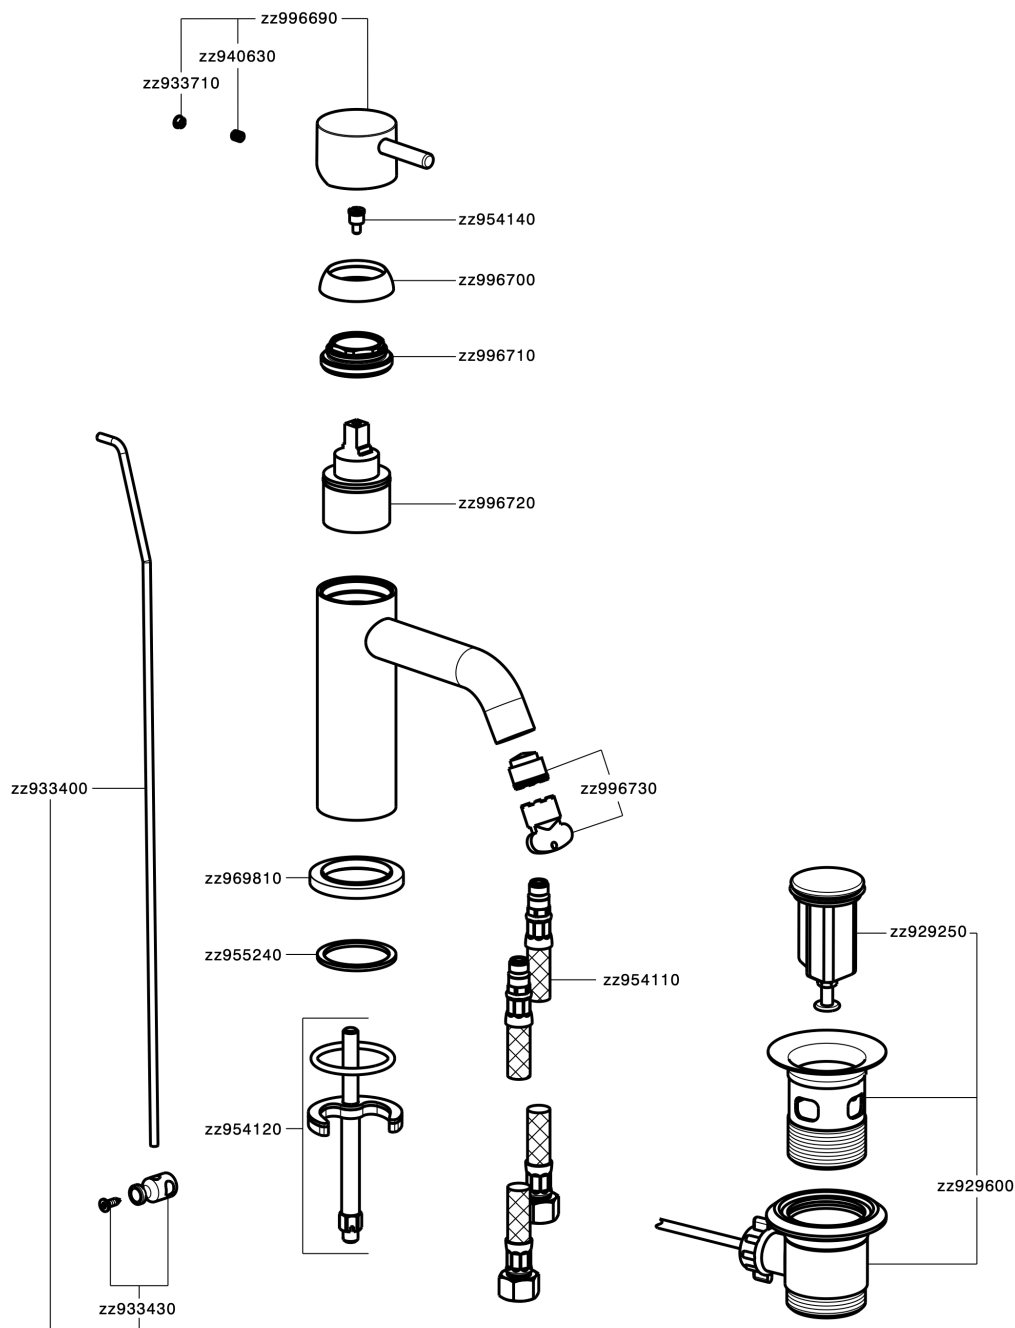

Lavabo monomando NUOVA LESS_LN000510

LN000510

<https://es.cisal.it/lavabo-monomando-nuova-less-ln000510>

2026-04-30