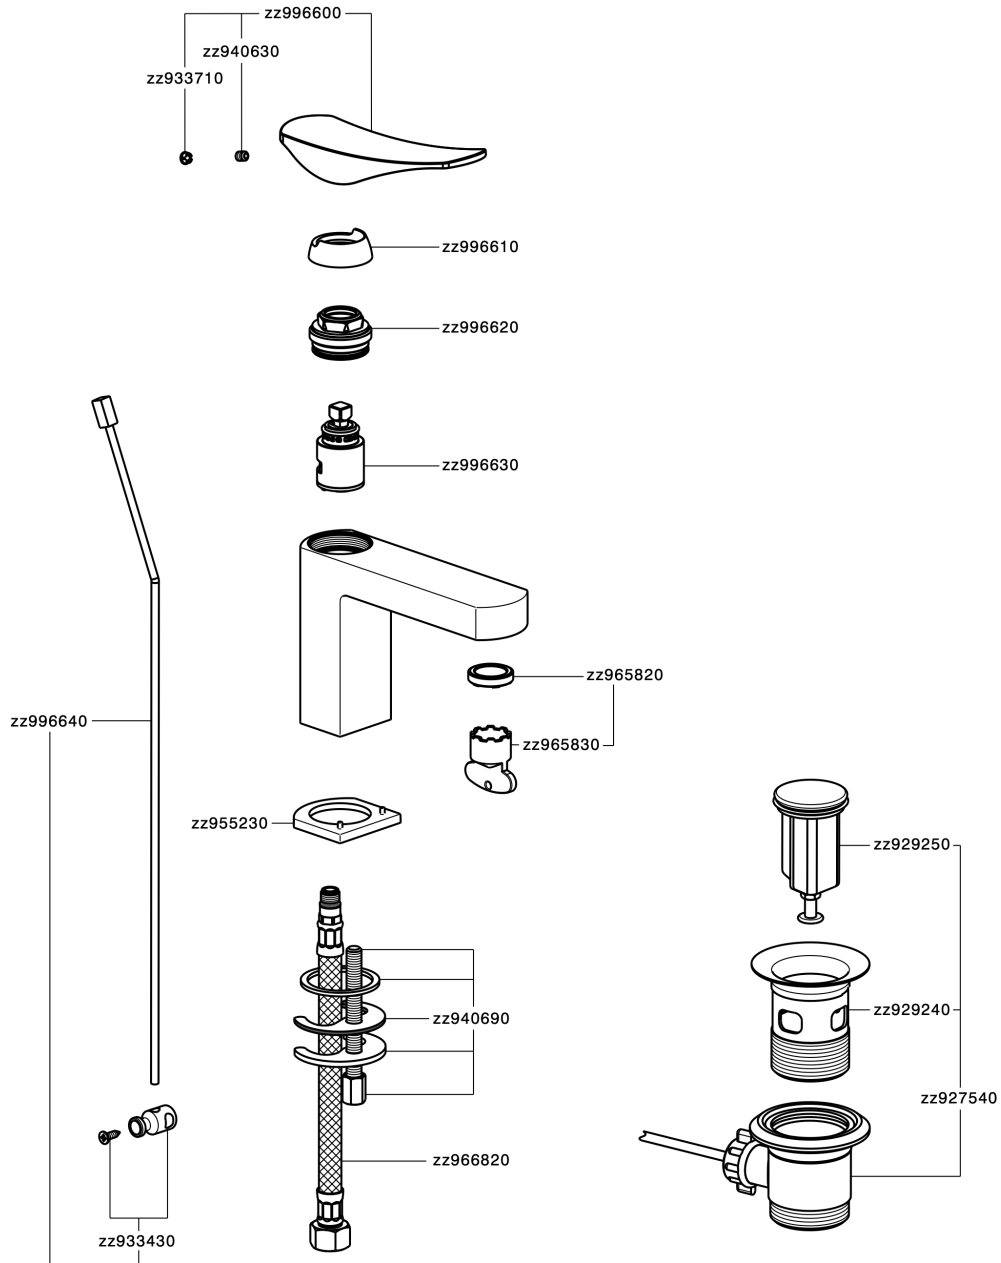

Lavabo monomando ROADSTER ACCENT_RA000510

RA000510

<https://es.cisal.it/lavabo-monomando-roadster-accent-ra000510>

2024-11-21