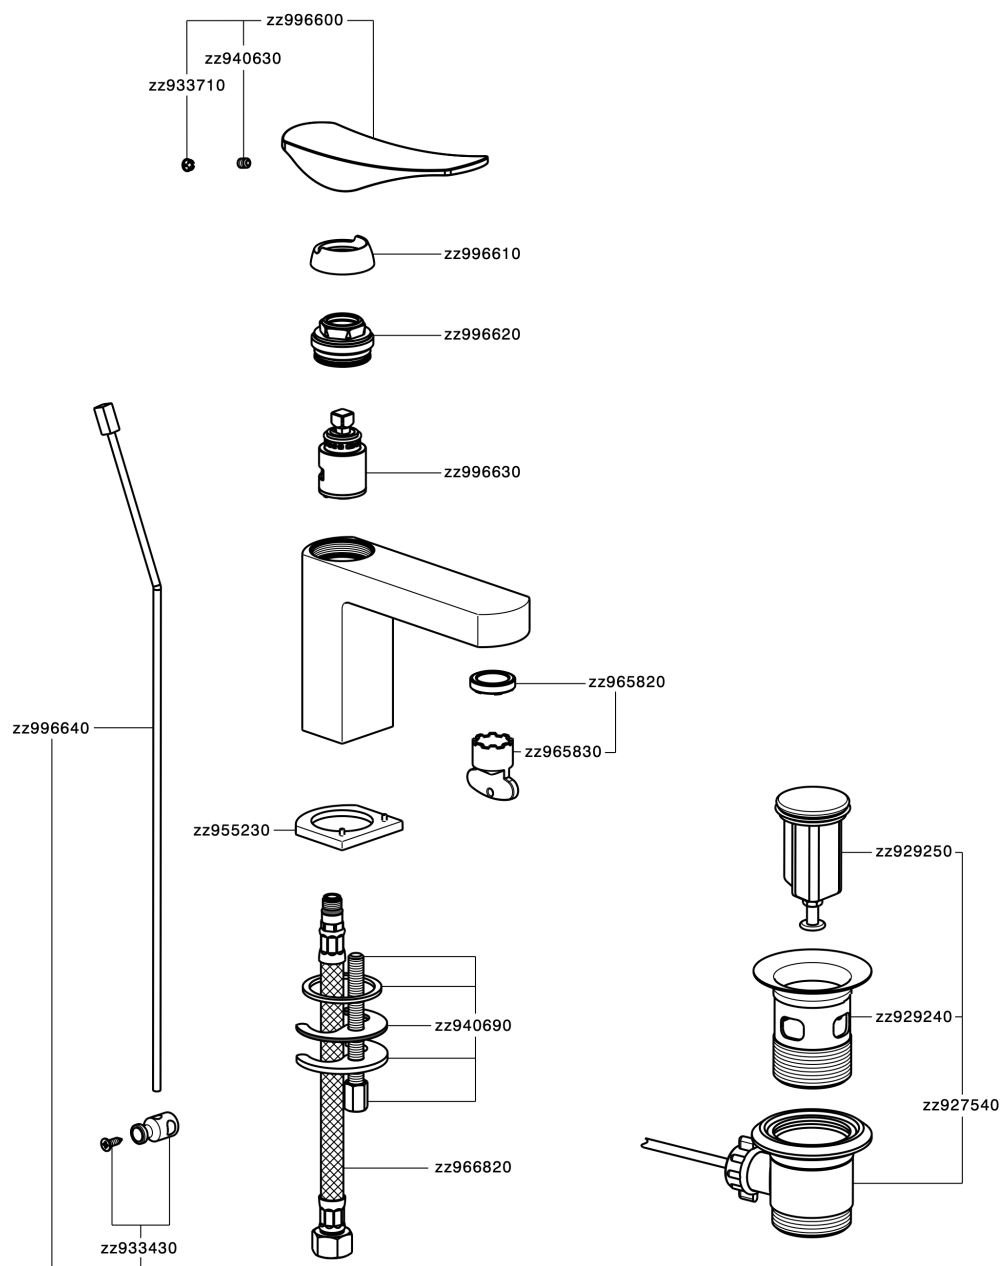

Lavabo monomando ROADSTER ACCENT_RA000510

RA000510

<https://es.cisal.it/lavabo-monomando-roadster-accent-ra000510>

2024-11-21