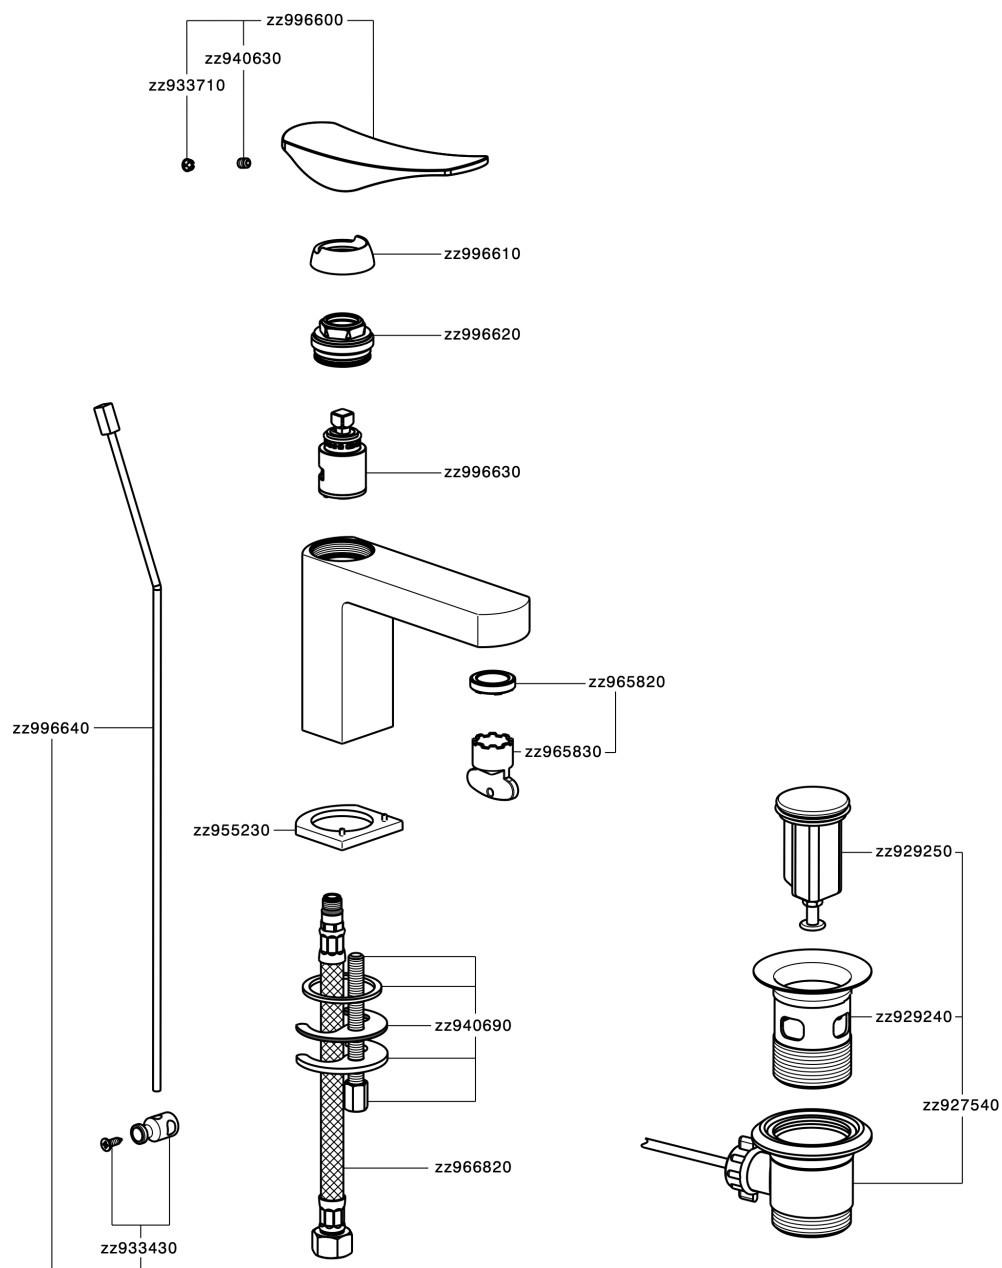

Lavabo monomando ROADSTER ACCENT_RA000510

RA000510

<https://es.cisal.it/lavabo-monomando-roadster-accent-ra000510>

2024-11-24