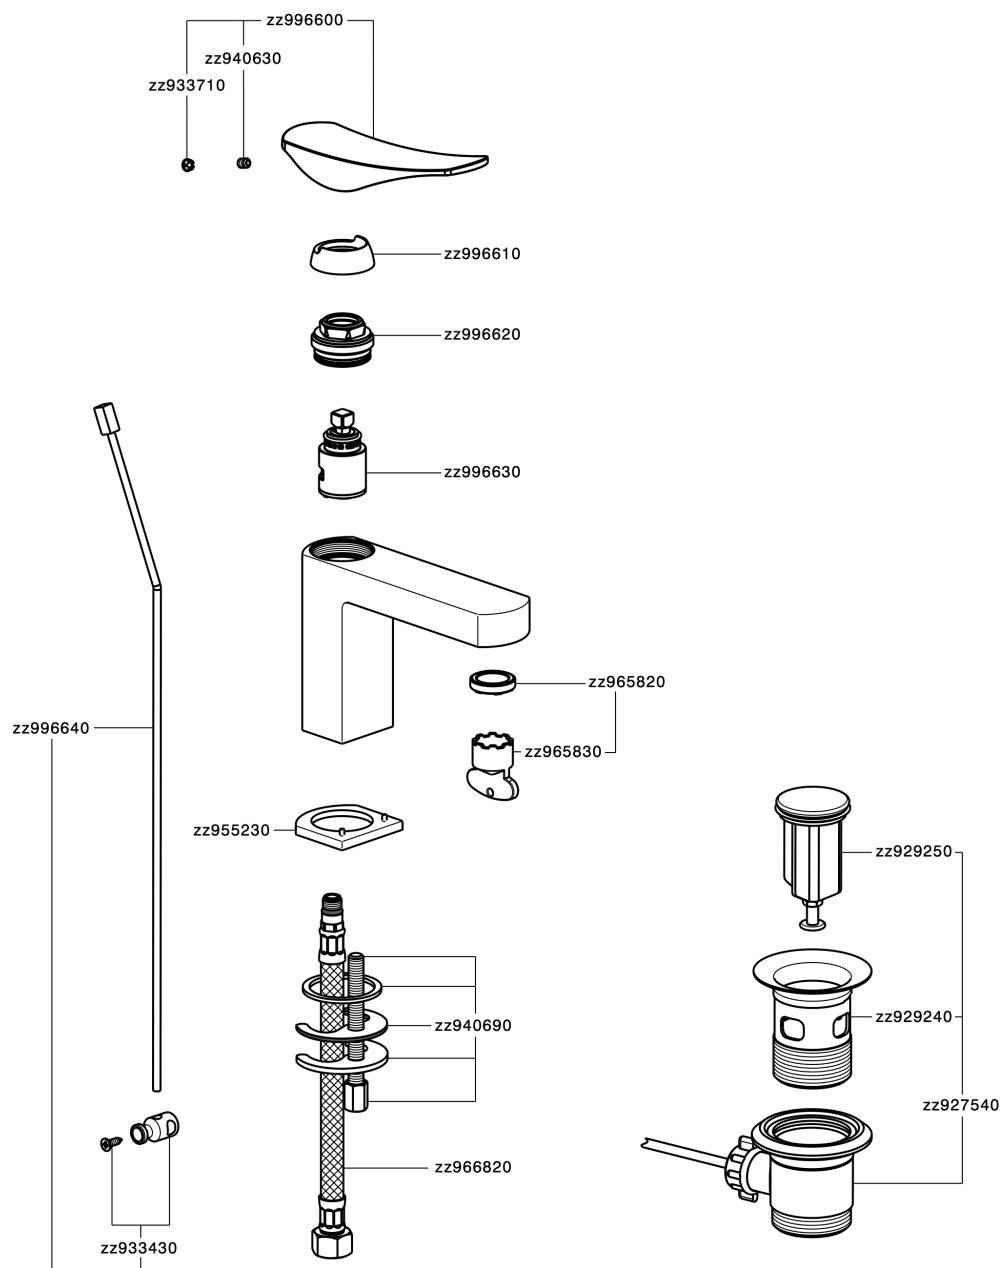

Lavabo monomando ROADSTER ACCENT_RA000510

RA000510

<https://es.cisal.it/lavabo-monomando-roadster-accent-ra000510>

2024-11-21