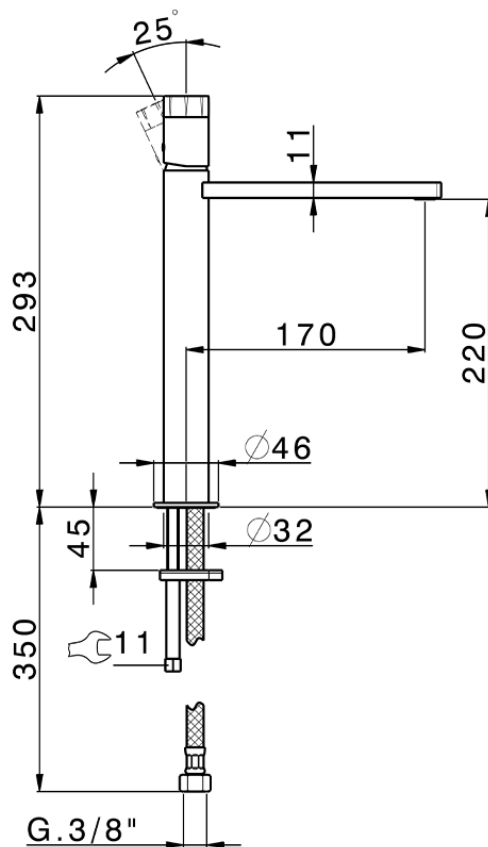

Lavabo monomando alto MARBLE X32_X6003544

X6003544

<https://es.cisal.it/lavabo-monomando-alto-marble-x32-x6003544>

2026-04-29