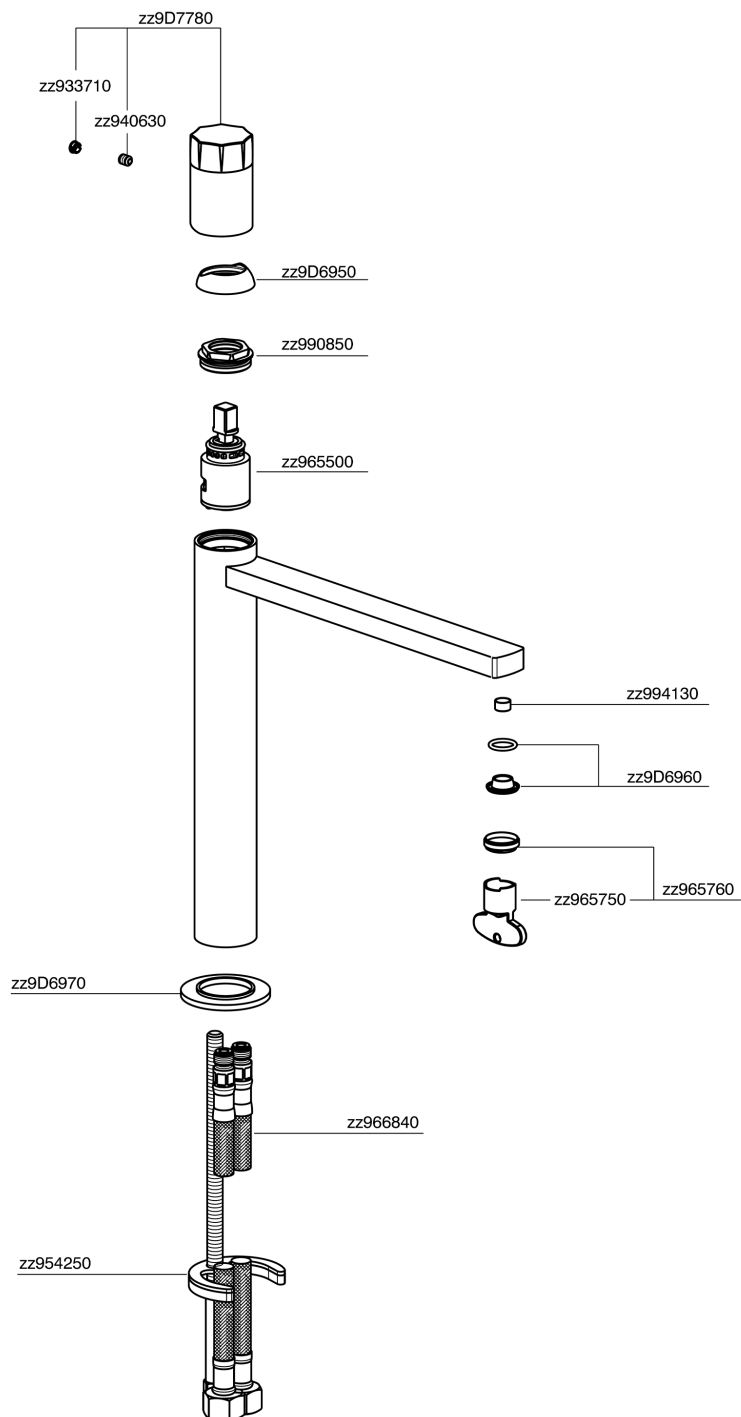

## Lavabo monomando alto MARBLE X32\_X6003544

X6003544

<https://es.cisal.it/lavabo-monomando-alto-marble-x32-x6003544>

2026-04-29