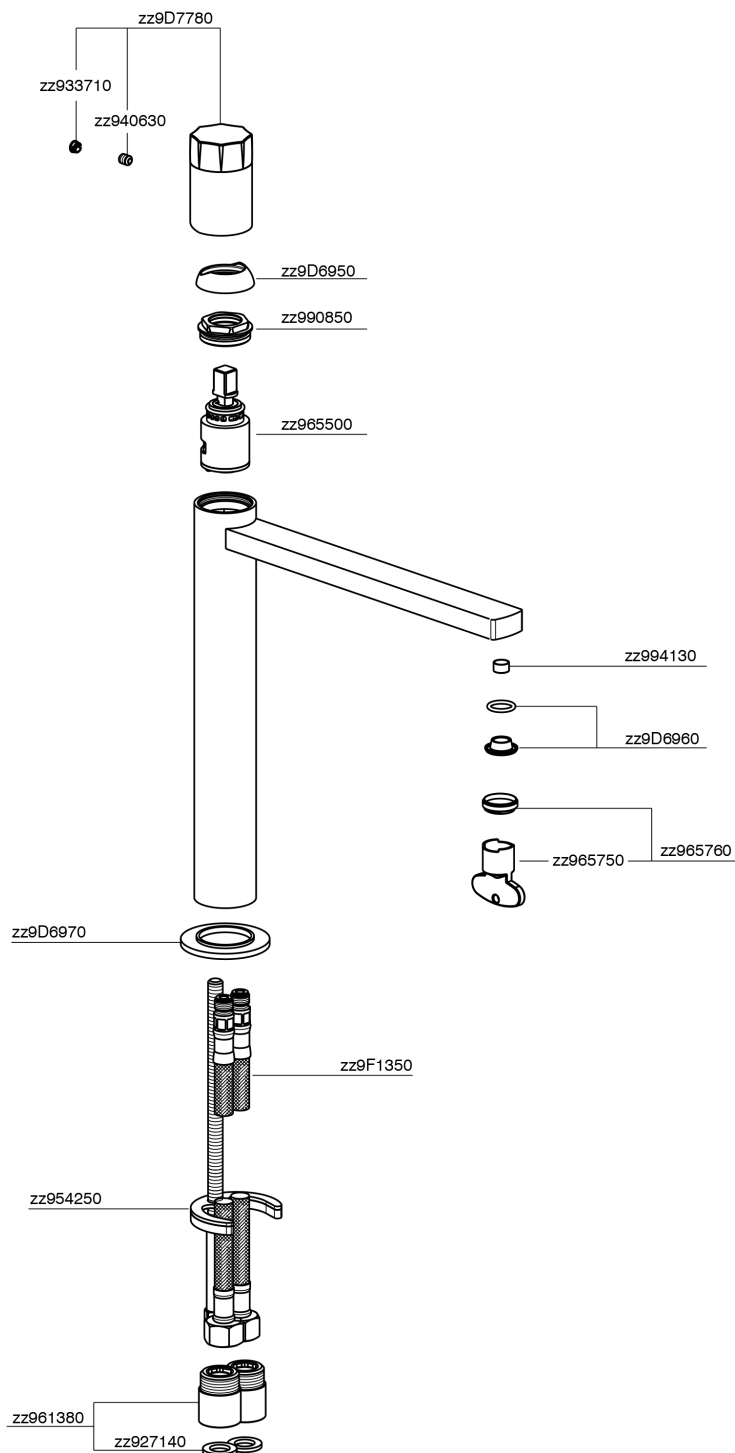

Lavabo monomando alto MARBLE X32_X6003544

X6003544

<https://es.cisal.it/lavabo-monomando-alto-marble-x32-x6003544>

2026-06-13