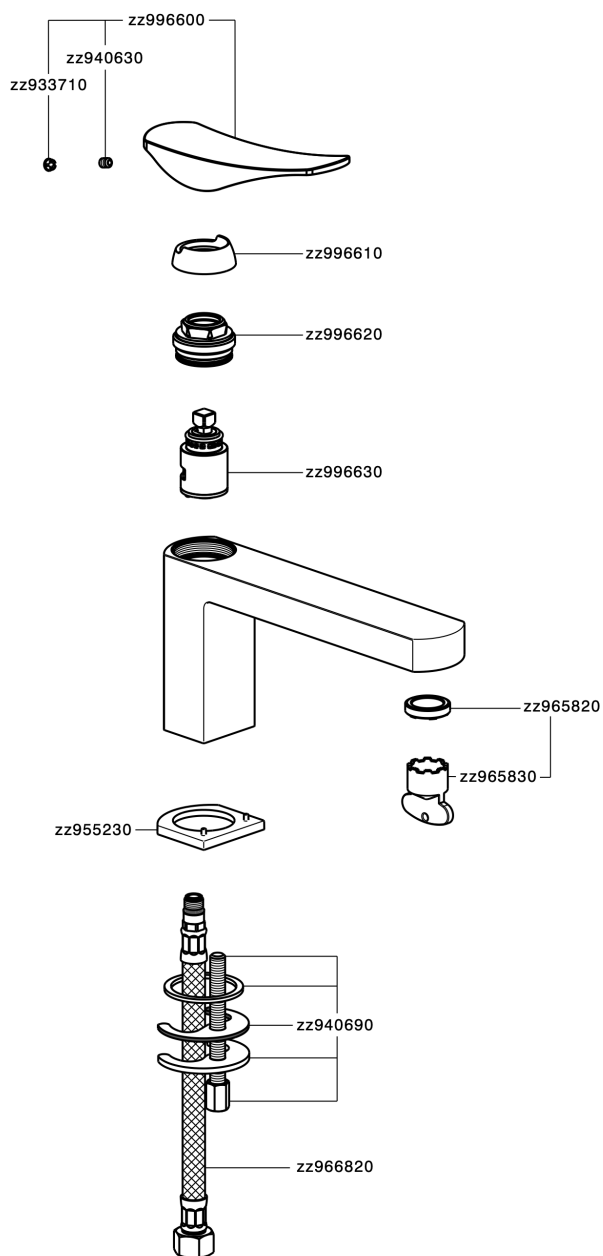

Lavabo monomando ROADSTER ACCENT_RA001540

RA001540

<https://es.cisal.it/lavabo-monomando-roadster-accent-ra001540>

2026-06-19