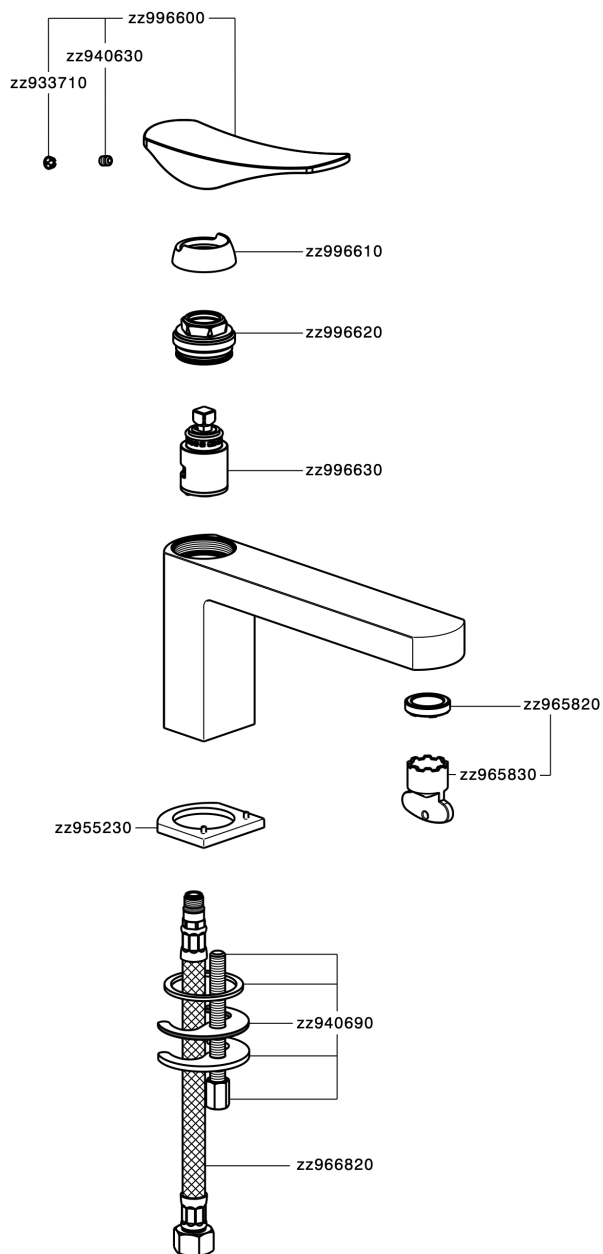

Lavabo monomando ROADSTER ACCENT_RA001540

RA001540

<https://es.cisal.it/lavabo-monomando-roadster-accent-ra001540>

2026-06-19