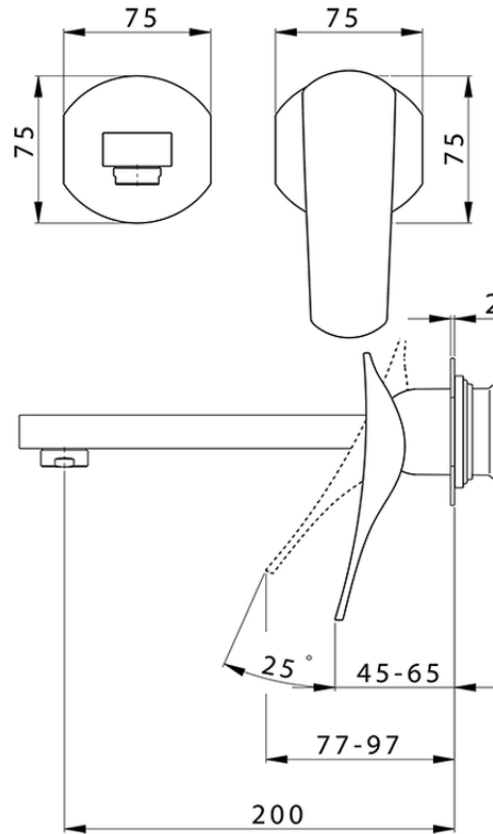

Parte externa monomando lavabo de pared ROADSTER ACCENT_RA005510

RA005510

<https://es.cisal.it/parte-externa-monomando-lavabo-de-pared-roadster-accent-ra005510>

2026-06-19