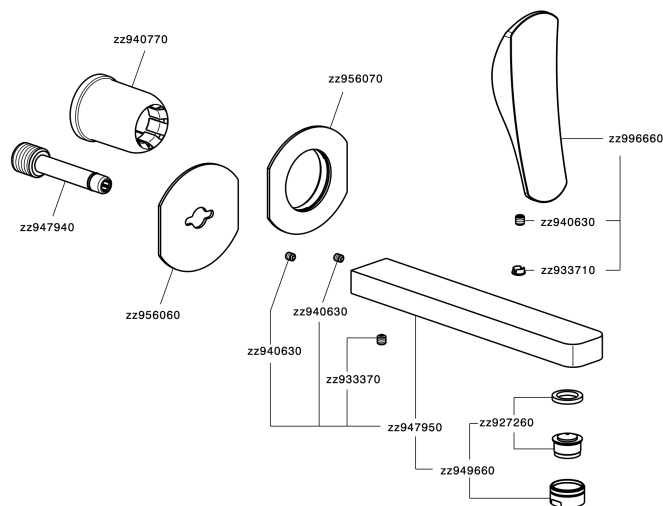

Parte externa monomando lavabo de pared ROADSTER ACCENT_RA005510

RA005510

<https://es.cisal.it/parte-externa-monomando-lavabo-de-pared-roadster-accent-ra005510>

2026-05-01