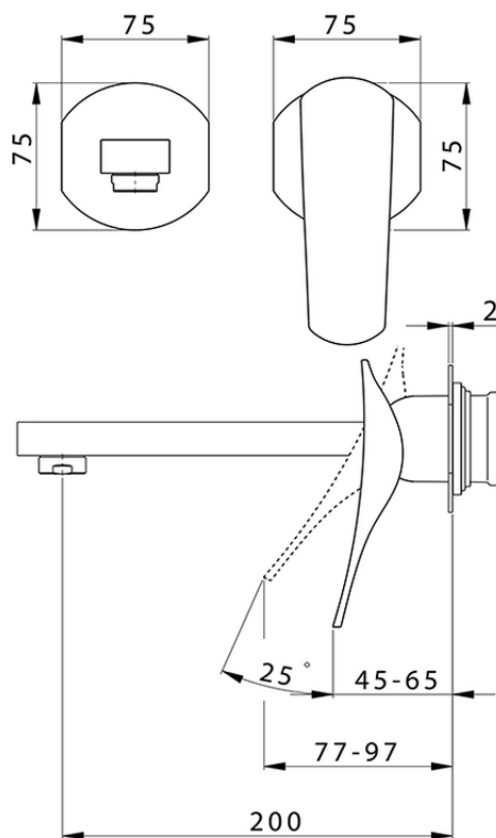

Parte externa monomando lavabo de pared ROADSTER ACCENT_RA005510

RA005510

<https://es.cisal.it/parte-externa-monomando-lavabo-de-pared-roadster-accent-ra005510>

2026-05-01