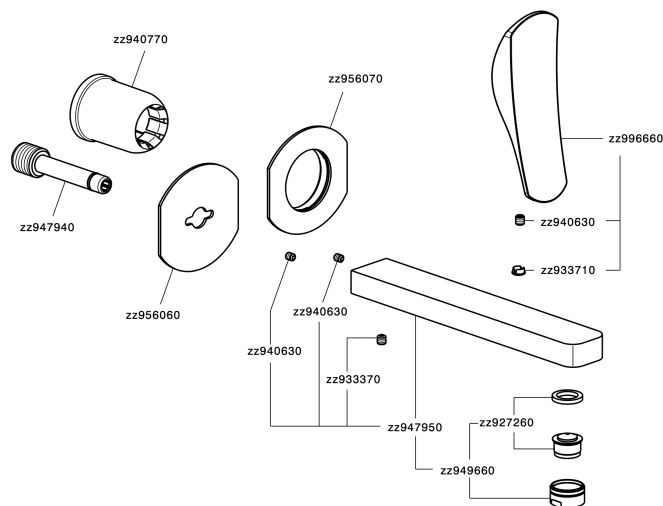

Parte externa monomando lavabo de pared ROADSTER ACCENT_RA005510

RA005510

<https://es.cisal.it/parte-externa-monomando-lavabo-de-pared-roadster-accent-ra005510>

2026-05-03