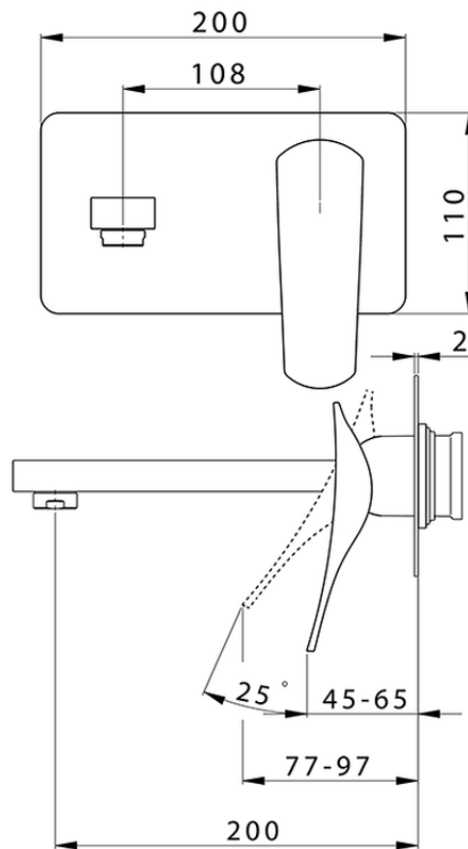

Parte externa monomando lavabo de pared ROADSTER ACCENT_RA005511

RA005511

<https://es.cisal.it/parte-externa-monomando-lavabo-de-pared-roadster-accent-ra005511>

2024-11-21