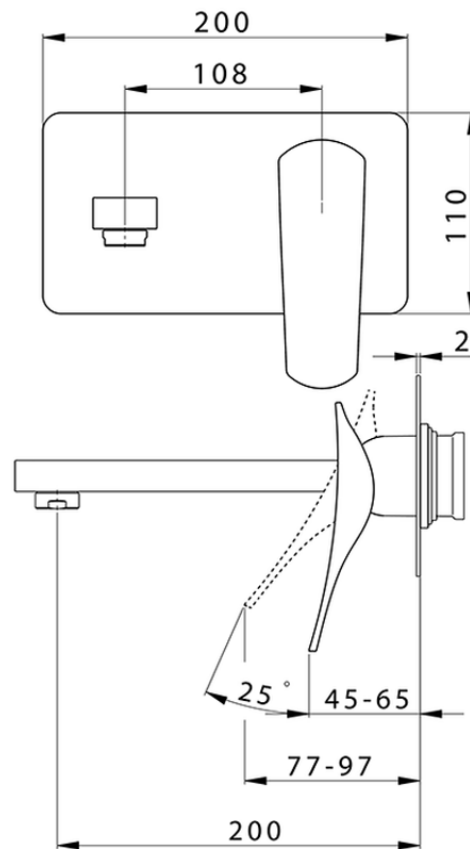

Parte externa monomando lavabo de pared ROADSTER ACCENT_RA005511

RA005511

<https://es.cisal.it/parte-externa-monomando-lavabo-de-pared-roadster-accent-ra005511>

2024-11-24