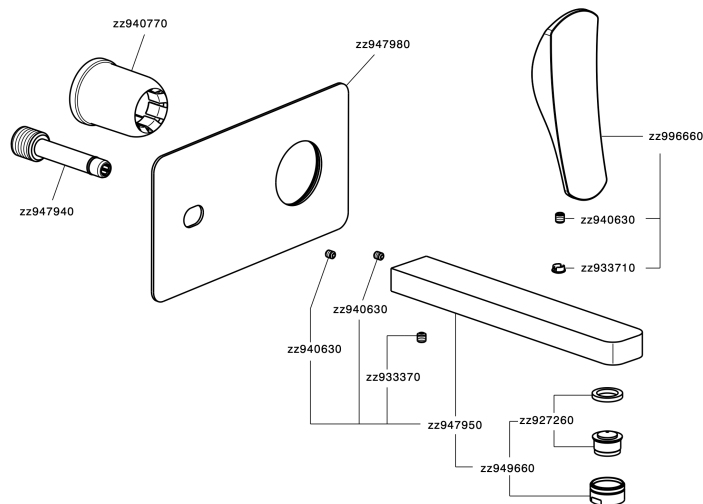

Parte externa monomando lavabo de pared ROADSTER ACCENT_RA005511

RA005511

<https://es.cisal.it/parte-externa-monomando-lavabo-de-pared-roadster-accent-ra005511>

2024-11-24