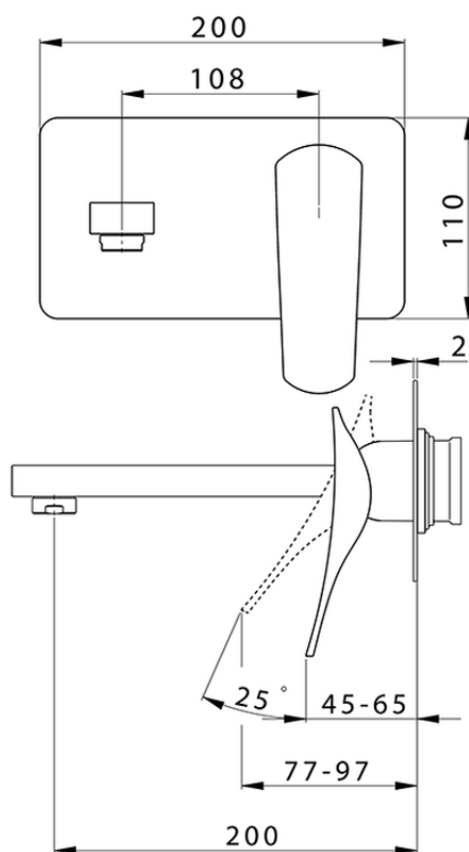

Parte externa monomando lavabo de pared ROADSTER ACCENT_RA005511

RA005511

<https://es.cisal.it/parte-externa-monomando-lavabo-de-pared-roadster-accent-ra005511>

2024-11-23